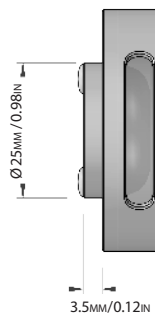

DIMENSIONS:

Ø 44.8 mm / 1.76 in (diameter)
Ø 25 mm / 0.98 mm (recessed hole)

NET WEIGHT :

0.08 Kg. / 0.18 Lbs.

MATERIALS:

Body: ALUMINUM
Frame: AISI 316L Stainless Steel
Protective Diffuser: (SANDED PC)

Note : Driver not included. CSL

Model Specifics:

Model Code:	Watt:	CRI:
30CARPI01	3	80

Variable product codes:

* ADD THE VARIABLE CODES TO THE ITEM MASTER CODE.

Power supply:

Code: N (Vf 3 If 500 - CSL)
Code: D (24 v DC - CLL)

Color Temperature: