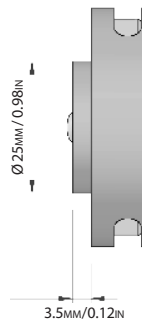

DIMENSIONS:
Ø 44.8 mm / 1.76 in (diameter)
Ø 25 mm / 0.98 mm (recessed hole)

NET WEIGHT :
0.08 Kg. / 0.18 Lbs.

MATERIALS:
Body: ALUMINUM

Note : Driver not included. CSL

LED	CRI 80	3W CSL
2W CLL	III	F
IP65	CE	ETL Intertek

Model Specifics:

Model Code:	Watt:	CRI:
30CORFU01	3	80

Variable product codes:

* ADD THE VARIABLE CODES TO THE ITEM MASTER CODE.

Power supply:

Code: N (Vf 3 If 500 - CSL)
Code: D (24 v DC - CLL)

Color Temperature: