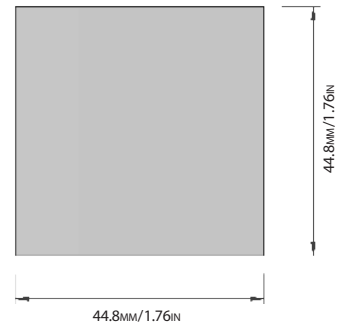

DIMENSIONS:
 □ 44.8 x 44.8 mm / 1.76 x 1.76 in (frame dimension)
 Ø 25 mm / 0.98 in (recessed hole)

NET WEIGHT :
 0.12 Kg. / 0.18 Lbs.

MATERIALS:
 Body: ALUMINUM
 Frame: AISI 316L Stainless Steel

Note : Driver not included. CSL

Model Specifics:

Model Code:	Watt:	CRI:
30LECCE01	3	80

Variable product codes: * ADD THE VARIABLE CODES TO THE ITEM MASTER CODE.

Power supply:	Color Temperature:	Finishes:
Code: N (Vf 3 If 500 - CSL)	Code: 3 (3000 Kelvin)	Code: SS (S/Steel AISI 316L)
Code: D (24 v DC - CLL)		