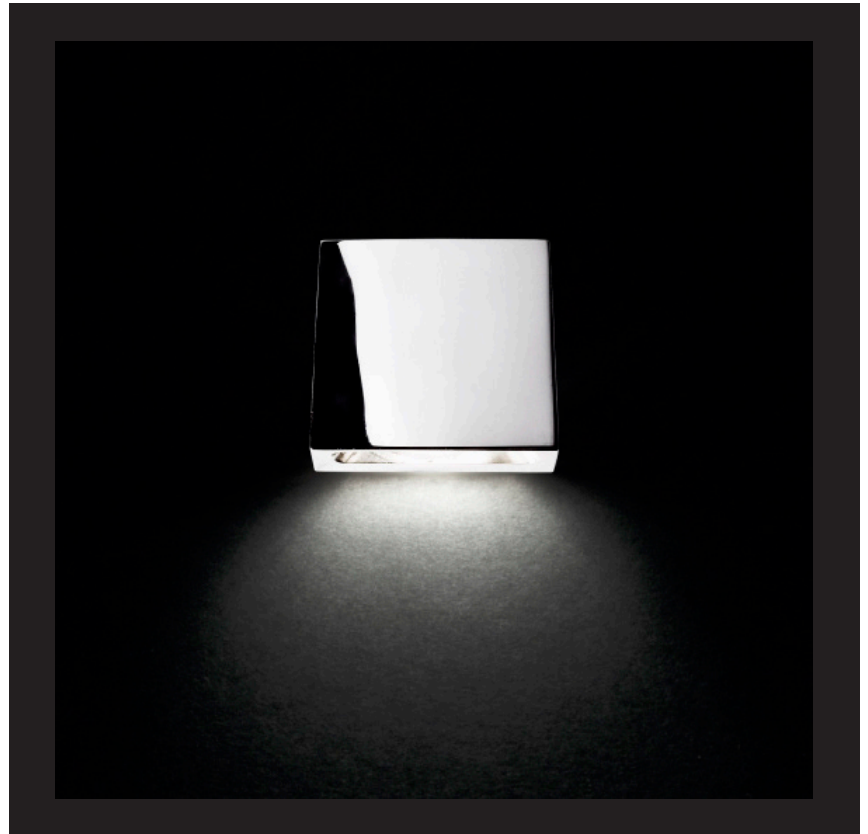

INDOOR / OUTDOOR USE
POWERED BY LED GENERATION

COURTESY LIGHTS

LECCE

Courtesy LED light suitable to enlighten pathways for orientation, contribute to security on stairs and identify architectural elements with small accents able to guide us and direct our attention. Square shaped.

DIMENSIONS:
 □ 44.8 x 44.8 mm / 1.76 x 1.76 in (frame dimension)
 Ø 25 mm / 0.98 in (recessed hole)

NET WEIGHT :
 0.12 Kg. / 0.18 Lbs.

MATERIALS:
 Body: ALUMINUM
 Frame: AISI 316L Stainless Steel

Note : Driver not included. CSL

Model Specifics:

Model Code:	Watt:	CRI:
30LECCE01	3	80

Variable product codes: * ADD THE VARIABLE CODES TO THE ITEM MASTER CODE.

Power supply:	Color Temperature:	Finishes:
Code: N (Vf 3 If 500 - CSL)	Code: 3 (3000 Kelvin)	Code: SS (S/Steel AISI 316L)
Code: D (24 v DC - CLL)		