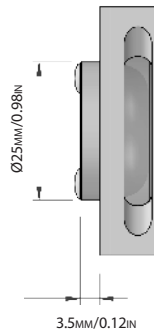

DIMENSIONS:
 □ 44.8 x 44.8 mm / 1.76 x 1.76 in (frame dimension)
 Ø 25 mm / 0.98 in (recessed hole)

NET WEIGHT :
 0.12 Kg. / 0.18 Lbs.

MATERIALS:
 Body: ALUMINUM
 Frame: AISI 316L Stainless Steel

Note : Driver not included. CSL

Model Specifics:

Model Code:	Watt:	CRI:
30LECCE01	3	80

Variable product codes: * ADD THE VARIABLE CODES TO THE ITEM MASTER CODE.

Power supply:	Color Temperature:	Finishes:
Code: N (Vf 3 If 500 - CSL)	Code: 3 (3000 Kelvin)	Code: SS (S/Steel AISI 316L)
Code: D (24 v DC - CLL)		