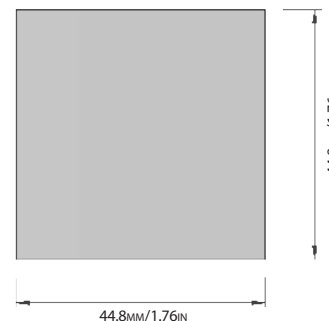

DIMENSIONS:

44.8 x 44.8 mm / 1.76 x 1.76 in (frame dimension)
Ø 25 mm / 0.98 in (recessed hole)

NET WEIGHT :

0.12 Kg. / 0.26 Lbs.

MATERIALS:

Body: ALUMINUM
Frame: AISI 316L Stainless Steel
Protective Diffuser: SANDED PC

Note : Driver not included. CSL

Model Specifics:

Model Code:	Watt:	CRI:
30LUCCA01	3	80

Variable product codes:

* ADD THE VARIABLE CODES TO THE ITEM MASTER CODE.

Power supply:

Code: N (Vf 3 If 500 - CSL)

Code: D (24 v DC - CLL)