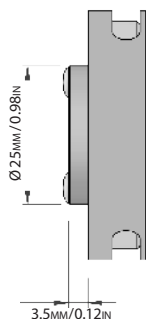

DIMENSIONS:

44.8 x 44.8 mm / 1.76 x 1.76 in (frame dimension)
Ø 25 mm / 0.98 in (recessed hole)

NET WEIGHT :

0.12 Kg. / 0.26 Lbs.

MATERIALS:

Body: ALUMINUM
Frame: AISI 316L Stainless Steel
Protective Diffuser: SANDED PC

Note : Driver not included. CSL

Model Specifics:

Model Code:	Watt:	CRI:
30LUCCA01	3	80

Variable product codes:

* ADD THE VARIABLE CODES TO THE ITEM MASTER CODE.

Power supply:

Code: N (Vf 3 If 500 - CSL)

Code: D (24 v DC - CLL)