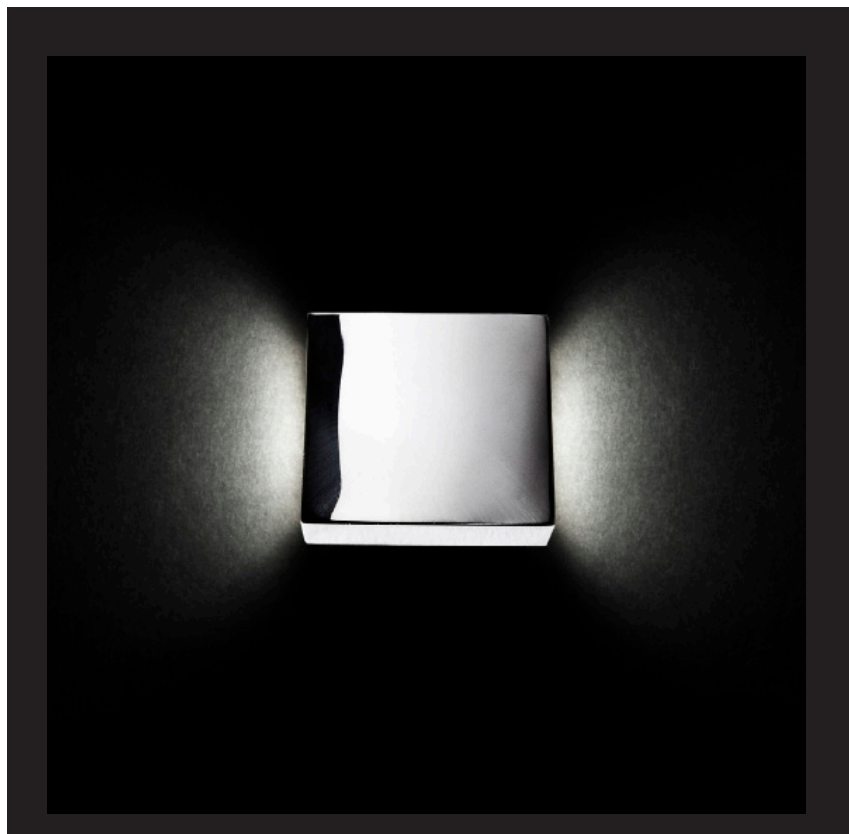

COURTESY LIGHTS

LUCCA

Courtesy LED light suitable to enlighten pathways for orientation, contribute to security on stairs and identify architectural elements with small accents able to guide us and direct our attention. Square shaped.

DIMENSIONS:

44.8 x 44.8 mm / 1.76 x 1.76 in (frame dimension)
Ø 25 mm / 0.98 in (recessed hole)

NET WEIGHT :

0.12 Kg. / 0.26 Lbs.

MATERIALS:

Body: ALUMINUM
Frame: AISI 316L Stainless Steel
Protective Diffuser: SANDED PC

Note : Driver not included. CSL

Model Specifics:

Model Code:	Watt:	CRI:
30LUCCA01	3	80

Variable product codes:

* ADD THE VARIABLE CODES TO THE ITEM MASTER CODE.

Power supply:

Code: N (Vf 3 If 500 - CSL)

Code: D (24 v DC - CLL)

Color Temperature:

Code: 3 (3000 Kelvin)

Finishes:

Code: SS (S/Steel AISI 316L)