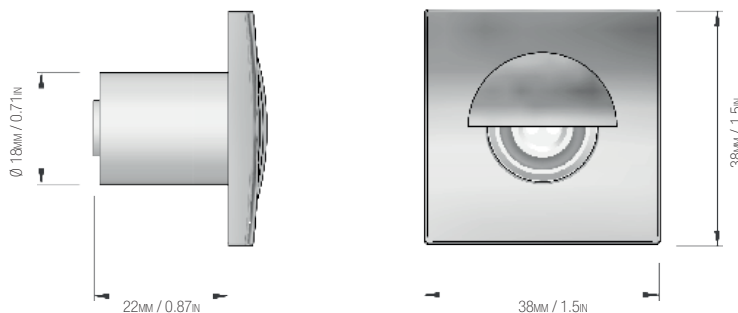

**DIMENSIONS:**

38 x 38 mm / 1.5 x 1.5 in (frame dimension)

22 mm / 0.87 in (depth)

Ø 18 mm / 0.71 in (recessed hole)

**NET WEIGHT :**

0.04 Kg. / 0.08 Lbs.

**MATERIALS:**

Body: POLYCARBONATE

Frame: AISI 316L Stainless Steel

Protective Diffuser: (PC)

Note : Driver not included. **CSL**

**Model Specifics:**

Model Code:	Watt:	CRI:
30EYEQ01	0.5	80

Variable product codes:

\* ADD THE VARIABLE CODES TO THE ITEM MASTER CODE.