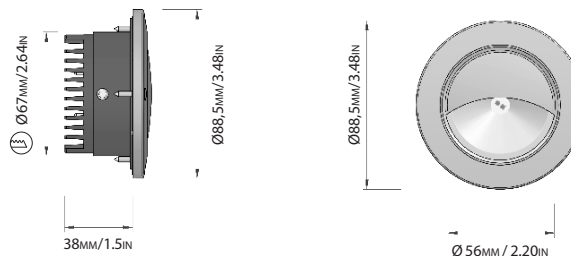

W.PROOF COURTESY LIGHTS FALK M

LED courtesy light with asymmetric light emission and a high degree of protection, without screw in view. Falk M is suitable to enlighten pathways for orientation, contribute to security on stairs and identify spaces with light accents. The Falk series, available on 3 different sizes, needs a prior installation of a small recessed box into the wall. Low installation depth required. Round frame.

DIMENSIONS:
Ø 88.5 mm / 3.48 in (diameter)
Ø 67 mm / 2.64 in (recessed hole)
38 mm / 1.5 in (depth)

NET WEIGHT:
0.245 Kg. / 0.54 Lbs.

MATERIALS:
Body: POLYCARBONATE

Note : Driver not included. CSL

Model Specifics:

Model Code:	Watt:	CRI:
30FALK02	5	80

Variable product codes:

* ADD THE VARIABLE CODES TO THE ITEM MASTER CODE.

Power supply:
Code: N (Vf 9 If 500 - CSL)
Code: D (24 V DC - CLL)

Color Temperature:
Code: 2 (2700 Kelvin)
Code: 3 (3000 Kelvin)