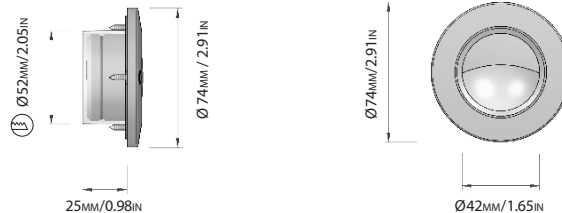

W.PROOF COURTESY LIGHTS FALK S

LED courtesy light with asymmetric light emission and a high degree of protection, without screw in view. Falk S is suitable to enlighten pathways for orientation, contribute to security on stairs and identify spaces with light accents. The Falk series, available on 3 different sizes, needs a prior installation of a small recessed box into the wall. Low installation depth required. Round frame.

DIMENSIONS:

Ø 74 mm / 2.91 in (diameter)
Ø 52 mm / 2.05 in (recessed hole)
25 mm / 0.98 in (depth)

NET WEIGHT:

0.14 Kg. / 0.30 Lbs.

MATERIALS:

Body: POLYCARBONATE
Frame: AISI 316L Stainless Steel
Protective glass: SANDED GLASS

Note : Driver not included. CSL

Model Specifics:

Model Code:	Watt:	CRI:
30FALK03	3	80

Variable product codes:

* ADD THE VARIABLE CODES TO THE ITEM MASTER CODE.

Power supply:

Code: N (Vf 3 If 350 - CSL)

Code: D (24 V DC - CLL)