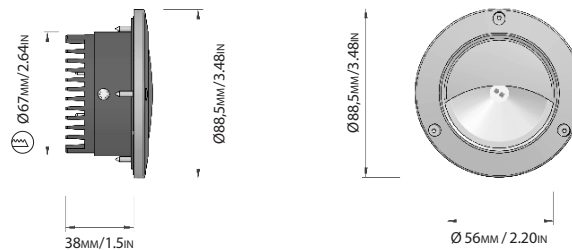

DIMENSIONS:

Ø 88.5 mm / 3.48 in (diameter)
Ø 67 mm / 2.64 in (recessed hole)
38 mm / 1.5 in (depth)

NET WEIGHT:

0.245 Kg. / 0.54 Lbs.

MATERIALS:

Body: POLYCARBONATE
Frame: AISI 316L Stainless Steel
Protective glass: SANDED GLASS

Note : Driver not included. CSL

Model Specifics:

Model Code:	Watt:	CRI:
30FALKV02	5	80

Variable product codes:

* ADD THE VARIABLE CODES TO THE ITEM MASTER CODE.

Power supply:

Code: N (Vf 9 If 500 - CSL)

Code: D (24 V DC - CLL)