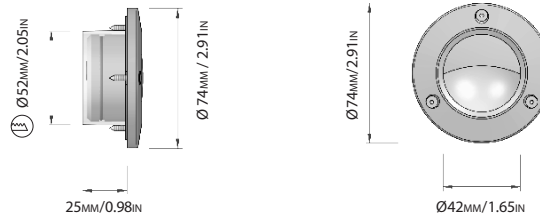

DIMENSIONS:

Ø 74 mm / 2.91 in (diameter)
Ø 52 mm / 2.05 in (recessed hole)
25 mm / 0.98 in (depth)

NET WEIGHT:

0.14 Kg. / 0.30 Lbs.

MATERIALS:

Body: POLYCARBONATE
Frame: AISI 316L Stainless Steel
Protective glass: SANDED GLASS

Note : Driver not included. CSL

Model Specifics:

Model Code:	Watt:	CRI:
30FALKV03	3	80

Variable product codes:

* ADD THE VARIABLE CODES TO THE ITEM MASTER CODE.

Power supply:

Code: N (Vf 3 If 350 - CSL)

Code: D (24 V DC - CLL)