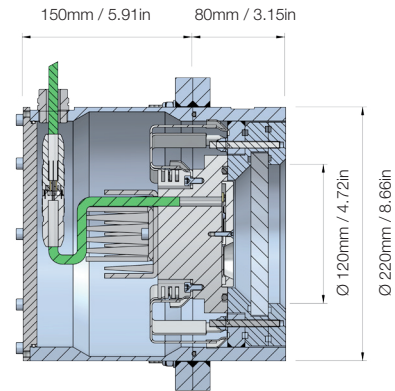

SEALED MYA13

DESCRIPTION:

The SEALED® MYA series introduces the widest and most innovative range of underwater lights for megayachts. All SEALED® lights are serviceable from the inside the yacht for a quick and easy inspection. SEALED® MYA lights are more powerful to create a beautiful halo effect around the yacht. Two barriers are interposed between the hull and the inside of the yacht to assure a perfect watertight protection in respect of the marine certifications.

The MYA 'ADJUSTABLE' with its innovative Trim & Lock® system, offers the ideal solution for any angled hulls up to a range of 50° for a perfect flush-mount welding all around the yacht.

ORDER CODE: 90SEALEMYA13SS

LIGHT TECHNICAL DATA:

- Power: 160 W
- Lumens: 13.000
- Power Supply: 24 V DC
- Current / Amp draw: 7 A @ 24 V DC
- Efficiency: 81 Lm/W
- Color Temperature: 5.000 K
- Optional Power Supply: 110 - 220 V AC

As a general rule we recommend placing the lights at a maximum distance of 5mt one from the other.