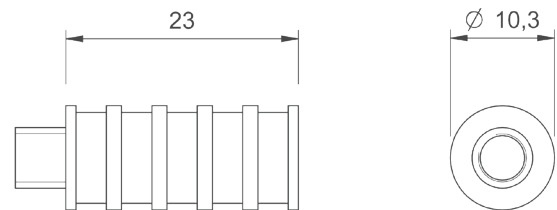

Added Heatsink for 2,1W version

Model Specifics ANTI GLARE

Model **1.5W**

Product codes CLL

included separately as it does not pass through the recessed hole

C30MICROPIN 150 CLL ORI 2700
C30MICROPIN 150 CLL ORI 3000

Power supply

Code: CSL (Vf=3 Vdc If=500mA)

Code: CLL (24-32 Vdc)

Product codes CSL

Driver not included

C30MICROPIN 150 CSL ORI 2700
C30MICROPIN 150 CSL ORI 3000