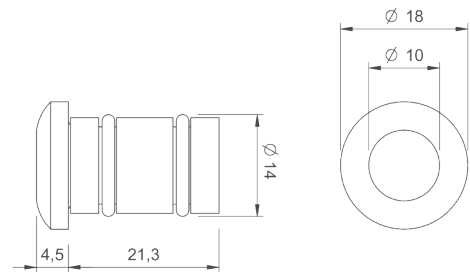

### Product Information

Miniaturized LED luminaries, able to enhance precious and striking effects to each environment.

<b>MATERIALS:</b>	<b>DIMENSIONS:</b>
Body ALUMINIUM	Ø 18 mm / 0.7 in (frame dimension)
Frame BRASS / AISI 316L (Stainless Steel)	Ø 14 mm / 0.55 in (recessed hole)
Protective glass (CLEAR GLASS)	

### Model Specifics

Model **1.5W**

**Product codes CLL**

included separately as it does not pass through the recessed hole

30MICROPIN 1,5 ORI 2700  
30MICROPIN 1,5 ORI 3000

**Power supply**

Code: CSL (Vf=3 Vdc If=500mA)

### Drawing

Model **2.1W**

**Product codes CLL**

included separately as it does not pass through the recessed hole

30MICROPIN 04 D2  
30MICROPIN 04 D3

**Power supply**

Code: CSL (Vf=3 Vdc If=700mA)

Code: CLL (24-32 Vdc)