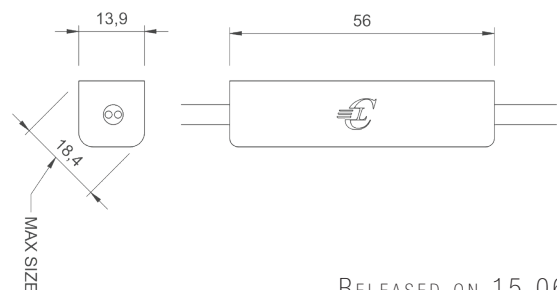

Driver AB225 for CLL versions

INCLUDED SEPARATELY AS IT DOES NOT PASS THROUGH THE RECESSED HOLE

Variable product codes - all models

Finishes	Color Temperature	Frame Code
Code: SS (Polished S/Steel AISI 316L)	Code: 2 (2700 Kelvin)	30PETIS01
Code: NVO (Matte painted nickel)	Code: 3 (3000 Kelvin)	
Code: AB (Antique bronze)