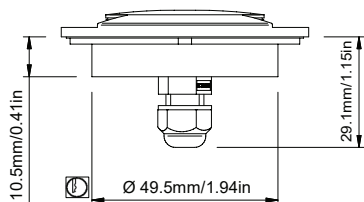

LED	CRI >90	3W CSL	2W CLL
IP67	III	F	CE

Model Specifics:

Model Code: Watt:
35TUFO01   3

Variable product codes:

* ADD THE VARIABLE CODES TO THE ITEM MASTER CODE.

Power supply:

Code: N (Vf 3 IF 350 - CSL)
Code: D (24 v DC - CLL)

Color Temperature:

Code: 2 (2700 Kelvin)
Code: 3 (3000 Kelvin)

Finishes:

Code: SS (SSteel AISI 316L)