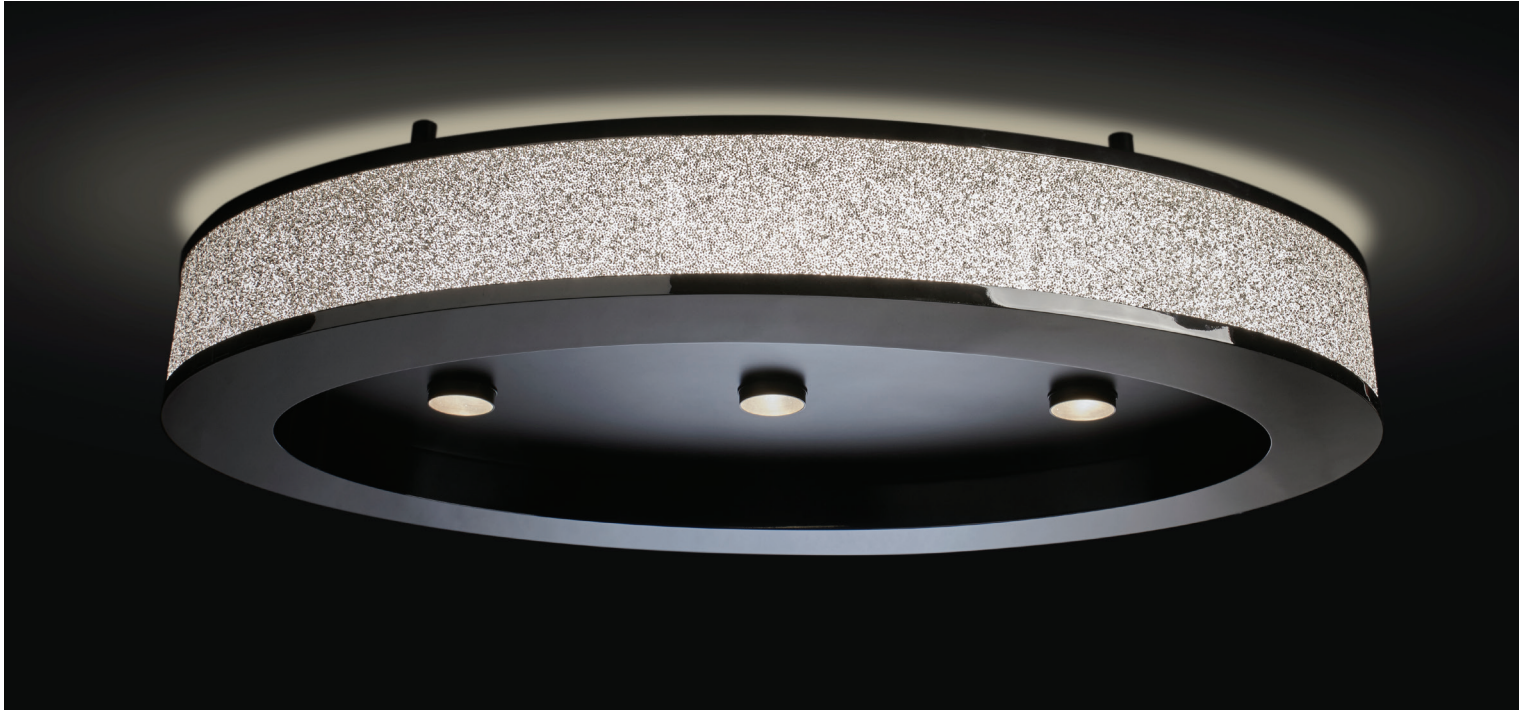

BEVERLEY CHANDELIER

INTERIOR

A REFINED CHANDELIER THAT COMBINES ELEGANT LINES WITH CAREFULLY SELECTED MATERIALS. THE LARGE DIFFUSER IS ENTIRELY COVERED IN SWAROVSKI CRYSTALS AND GIVES OFF A SOFT AND COLORFUL LIGHT.

Materials:

- AISI 316L Stainless Steel
- Swarovski

FIRE
PROTECTION

ELECTRICAL SHOCK
CLASS PROTECTION

EUROPEAN
CONFORMITY

ALSO SUITABLE
FOR RESIDENTIAL

Note : Information provided with this document may be subject to change at any time without notice.