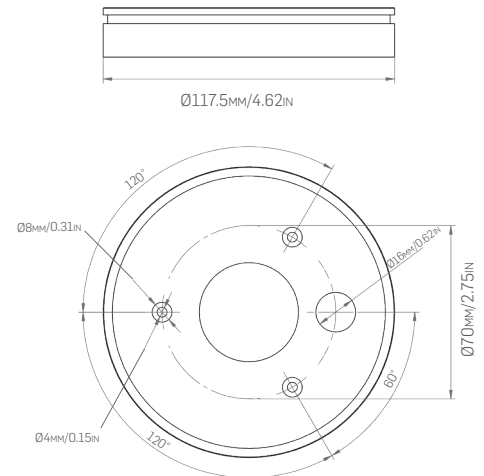

152 mm / 6.22 in (height)

156 mm / 6.14 in (diameter)

Materials:

Body: AISI 316L Stainless Steel

Protective glass: BOROSILICATE GLASS

Drawing

MODEL CODE

COLOUR TEMP.