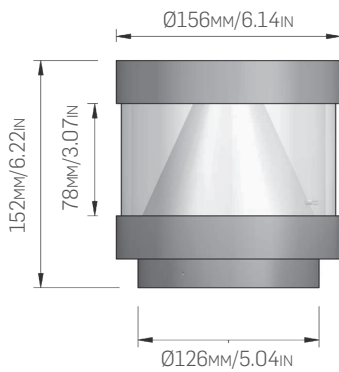

152 mm / 6.22 in (height)

156 mm / 6.14 in (diameter)

Materials:

Body: AISI 316L Stainless Steel

Protective glass: BOROSILICATE GLASS

Drawing

MODEL CODE

COLOUR TEMP.