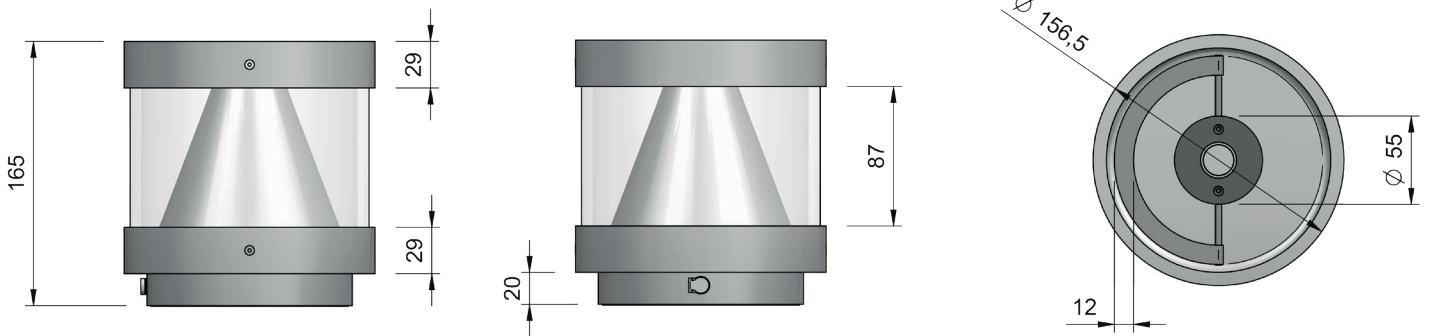

Product Information

A lamp that can create the right lighting atmosphere in every context. ON / OFF and DIMMABLE remote control;
For exteriors and interiors. For yachts and residential.

Dimensions:

165 mm / 6.49 in (height)

Ø 156,5 mm / 6.16 in (diameter)

Materials:

Body: AISI 316L Stainless Steel

Protective glass: Tempered Clear Glass

Drawing

MODEL CODE

COLOUR TEMP.

BODY FINISHES