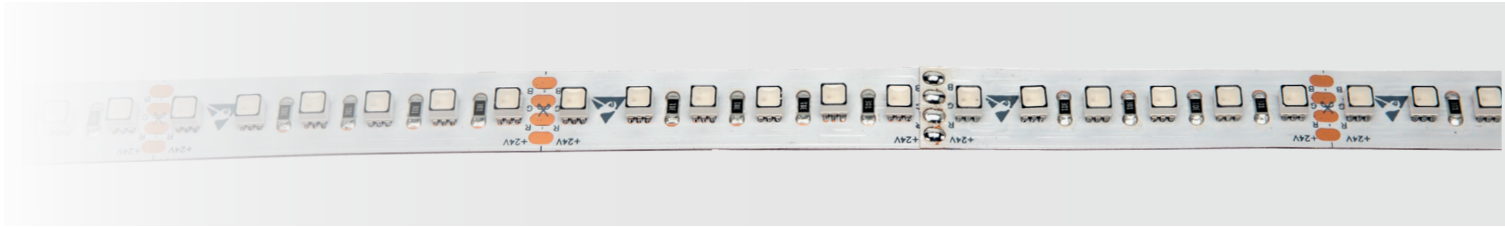

PIXEL 120 RGB

Product information

RGB flexible High-power LED strip, white reflective surface and 3M high quality adhesive on the back. The LED strip can be used in any indoor environment to highlight architectural details or integrated into furnitures to add values to any space with the colors . An aluminum profile must be used to act as a heatsink. A RGB Controller is needed in order to manage the color variations.

Watt/Meter	28.8	Voltage	24VDC
Led/Meter	120	SMD LED	3535
Colors	● RED ● GREEN ● BLUE	IP	20
Life time	>30.000 h	Cut	50 mm
Ambient temp.	-20°C / +45°C	Width	12 mm

Dimensions

Code

LED Strip RGB 83PIXEL 12024 WP 3535 RGB

Reel Packaging

Description:
all the strip led will be delivered in 5m. reel packaging.

Suggested Profiles

Code	PDSA	8545AL	85STE02	85STE06	85STE09	851UNICA	85MICA	85STE01	85STE03	85STE08	85STE10	851UNICAXL
Profiles												
Heat dissipation and/or LED strip width	X	X	X	✓	X	X	X	✓	X	X	X	X