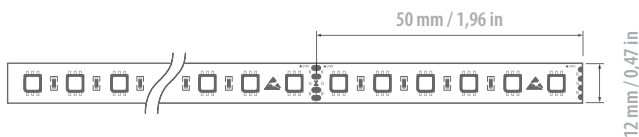

PIXEL 120 RGB

Product information

RGB flexible High-power LED strip, white reflective surface and 3M high quality adhesive on the back. The LED strip can be used in any indoor environment to highlight architectural details or integrated into furnitures to add values to any space with the colors . An aluminum profile must be used to act as a heatsink. A RGB Controller is needed in order to manage the color variations.

Watt/Meter	28.8	Voltage	24VDC
Led/Meter	120	SMD LED	3535
Colors	● RED ● GREEN ● BLUE	IP	20
Life time	>30.000 h	Cut	50 mm
Ambient temp.	-20°C / +45°C	Width	12 mm

Dimensions

Code

LED Strip RGB 83PIXEL 12024 WP 3535 RGB

Reel Packaging

Description:
all the strip led will be delivered in 5m. reel packaging.

Suggested Profiles

Code	PDSA	8545AL	85STE02	85STE06	85STE09	851UNICA	85MICA	85STE01	85STE03	85STE08	85STE10	851UNICAXL
Profiles												
Heat dissipation and/or LED strip width	X	X	X	✓	X	X	X	✓	X	X	X	X