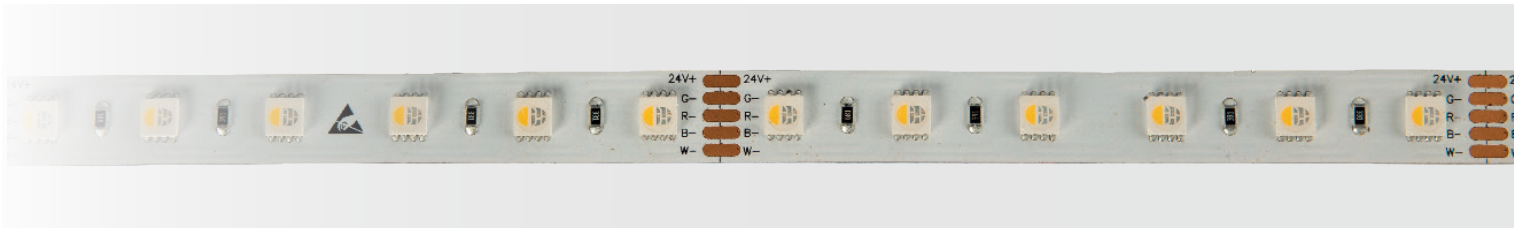

PIXEL 60 RGBW

Product information

RGBW flexible High-power LED strip with white reflective surface and 3M high quality adhesive on the back. The LED strip can be used in any indoor environment to highlight architectural details or integrated into furnitures to add values to any space with the colors or with the white light . An aluminum profile must be used to act as a heatsink.

Watt/Meter	19.2	Voltage	24VDC
Led/Meter	60	SMD LED	5050
Colors/ CCT: ● Red ● Green ● Blue + W = 3000K		IP	20
Life time	>30.000 h	Cut	100 mm
Ambient temp.	-20°C / +45°C	Width	12 mm

Dimensions

Code

LED Strip RGB + W 3000K 83PIXEL 6024 WP 505 RGBW

Accessories

Connector With Wire

313CONNEW 12 RGBW

Descriptons:

Connector with Wire for 12 mm width Four Color LED strips

Connector Without Wire

313CONNE 12 RGBW

Descriptons:

Connector without wire for 12 mm width Four color LED strips

Reel Packaging

Description:

all the strip led will be delivered in 5m. reel packaging.

Suggested Profiles

Code	PDSA	8545AL	85STE02	85STE06	85STE09	851UNICA	85MICA	85STE01	85STE03	85STE08	85STE10	851UNICAXL
Profiles												
Heat dissipation and/or LED strip width	X	X	X	✓	X	X	X	✓	X	✓	✓	✓