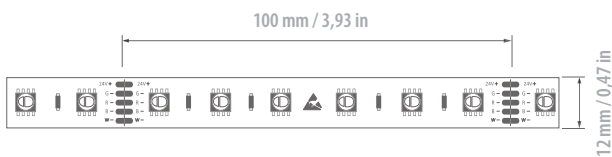

PIXEL 60 RGBW

Product information

RGBW flexible High-power LED strip with white reflective surface and 3M high quality adhesive on the back. The LED strip can be used in any indoor environment to highlight architectural details or integrated into furnitures to add values to any space with the colors or with the white light . An aluminum profile must be used to act as a heatsink.

Watt/Meter	19.2	Voltage	24VDC
Led/Meter	60	SMD LED	5050
Colors/ CCT: ● Red ● Green ● Blue + W = 3000K		IP	20
Life time	>30.000 h	Cut	100 mm
Ambient temp.	-20°C / +45°C	Width	12 mm

Dimensions

Code

LED Strip RGB + W 3000K 83PIXEL 6024 WP 505 RGBW

Accessories

Connector With Wire

313CONNEW 12 RGBW

Descriptons:

Connector with Wire for 12 mm width Four Color LED strips

Connector Without Wire

313CONNE 12 RGBW

Descriptons:

Connector without wire for 12 mm width Four color LED strips

Reel Packaging

Description:

all the strip led will be delivered in 5m. reel packaging.

Suggested Profiles

Code	PDSA	8545AL	85STE02	85STE06	85STE09	851UNICA	85MICA	85STE01	85STE03	85STE08	85STE10	851UNICAXL
Profiles												
Heat dissipation and/or LED strip width	X	X	X	✓	X	X	X	✓	X	✓	✓	✓