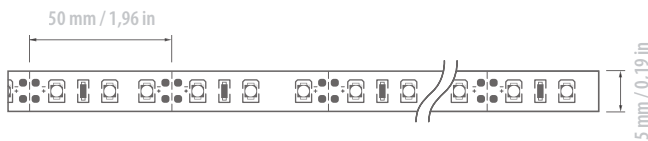

PIXEL 120 WHITE 5mm

Product information

Flexible mid-power LED strip, with a reduced width, with white reflective surface and 3M high quality adhesive on the back. The LED strip can be used in any indoor environment to highlight small details or integrated into furnitures to add values to any space. It is advisable to install this Strip LED into a aluminium profile as heatsink. Perfect to use with STE09 and STE02 Aluminium Profiles.

Watt/Meter	9.6	Voltage	24VDC
Led/Meter	120	SMD LED	3528
Lumen/Meter @3000K	600	IP	20
CCT	2700K 3000K 4000K	Cut	50 mm
CRI	> 80	Width	5 mm
Life time	> 30.000 h	Ambient temp.	-20°C / +45°C

Dimensions

Codes

LED Strip 2700K (5m)	83PIXEL 120524 WP 2700
LED Strip 3000K (5m)	83PIXEL 120524 WP 3000
LED Strip 4000K (5m)	83PIXEL 120524 WP 4000

Accessories

Connector With Wire

Code: 313CONNEW8

Description:

Connector with wire for 8 mm white led strip.

Connector Without Cable

Code: 313CONN8B

Description:

Connector without wire for 8 mm with single color led strip.

Reel Packaging

Description:

All the strip led will be delivered in 5m reel packaging.

Suggested Profiles