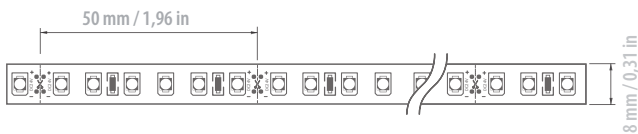

Dimensions

Codes

LED Strip 2700K (5m)	83PIXEL 12024 WP 2700
LED Strip 3000K (5m)	83PIXEL 12024 WP 3000
LED Strip 4000K (5m)	83PIXEL 12024 WP 4000

Accessories

Connector With Wire

Code: 313CONNEW8

Description:

Connector with wire for 8 mm white led strip.

Connector Without Cable

Code: 313CONNE8

Description:

Connector without wire for 8 mm with single color led strip.

Reel Packaging

Description:

All the strip led will be delivered in 5m reel packaging.

Suggested Profiles

Code	PDSA	8545AL	85STE02	85STE06	85STE09	851UNICA	85MICA	85STE01	85STE03	85STE08	85STE10	851UNICAXL
Profiles												
Heat dissipation and/or LED strip width	✓	✓	✗	✓	✗	✓	✓	✓	✓	✓	✓	✓
Dots free with opal diffuser @ max lighting flux	✓	✓	✗	✓	✗	✓	✗	✓	✗	✓	✗	✓

EUROPEAN CONFORMITY

DIMMABLE

Information provided with this document may be subject to change at any time without notice.

RELEASED ON 03.07.2018