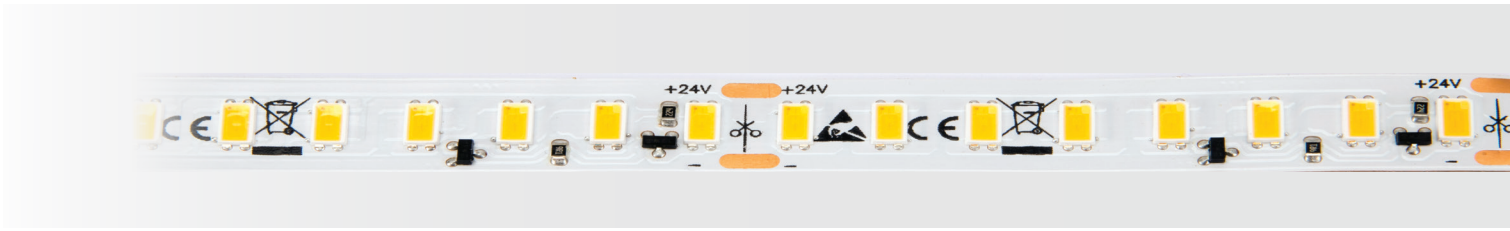

PIXEL 128 WHITE

Product information

White flexible high-power LED strip with reflective surface and 3M high quality adhesive on the back. The LED strip can be used in any indoor environment to highlight architectural details or integrated into furnitures to add values to any space. An aluminium profile must be used to act as a heatsink.

Watt/Meter	22	Voltage	24VDC
Led/Meter	128	SMD LED	5630
Lumen/Meter @3000K	2500	IP	20
CCT	2700K 3000K 4000K	Cut	62 mm
CRI	> 80	Width	12 mm
Life time	> 30.000 h	Ambient temp.	-20°C / +45°C

Dimensions

Code

LED Strip 2700K (5m)	83PIXEL 12824 IP2 2700
LED Strip 3000K (5m)	83PIXEL 12824 IP2 3000
LED Strip 4000K (5m)	83PIXEL 12824 IP2 4000

Accessories

Connector With Wire

313CONNEW12

Description:

Connector with wire for 12mm white led strip.

Connector Without Cable

313CONNE12

Description:

Connector without wire for 12mm with single color led strip.

Reel Packaging

Description:

all the strip led will be delivered in 5mt. reel packaging.

Suggested Profiles