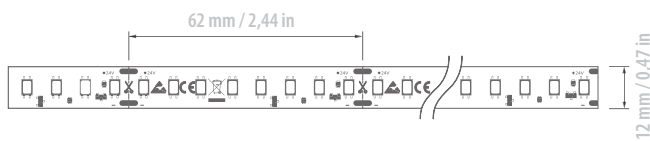

PIXEL 128 WHITE

Product information

White flexible high-power LED strip with reflective surface and 3M high quality adhesive on the back. The LED strip can be used in any indoor environment to highlight architectural details or integrated into furnitures to add values to any space. An aluminium profile must be used to act as a heatsink.

Watt/Meter	22	Voltage	24VDC
Led/Meter	128	SMD LED	5630
Lumen/Meter @3000K	2500	IP	20
CCT	2700K 3000K 4000K	Cut	62 mm
CRI	> 80	Width	12 mm
Life time	> 30.000 h	Ambient temp.	-20°C / +45°C

Dimensions

Code

LED Strip 2700K (5m)	83PIXEL 12824 IP2 2700
LED Strip 3000K (5m)	83PIXEL 12824 IP2 3000
LED Strip 4000K (5m)	83PIXEL 12824 IP2 4000

Accessories

Connector With Wire

313CONNEW12

Description:

Connector with wire for 12mm white led strip.

Connector Without Cable

313CONNE12

Description:

Connector without wire for 12mm with single color led strip.

Reel Packaging

Description:

all the strip led will be delivered in 5mt. reel packaging.

Suggested Profiles