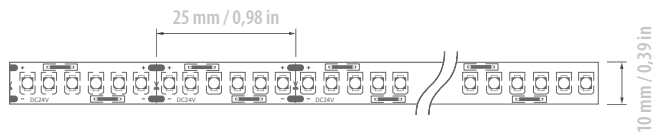

# PIXEL 240 WHITE

Watt/Meter	19.2	Voltage	24VDC
Led/Meter	240	SMD LED	3528
Lumen/Meter @3000K	1270	IP	33
CCT	2700K 3000K 4000K	Cut	25 mm
CRI	> 80	Width	10 mm
Life time	> 30.000 h	Ambient temp.	-20°C / +45°C

## Dimensions

### Description:

Connector with wire for 10 mm white led strip.