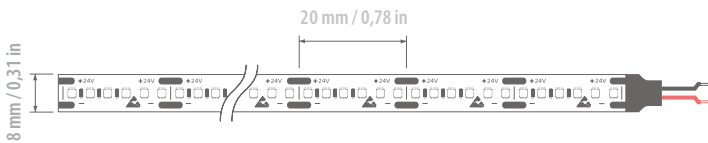

PIXEL 318 WHITE

Product information

Flexible high-power LED strip with an high density of leds per meter with white reflective surface and 3M high quality adhesive on the back. The LED strip can be used in any indoor environment to highlight architectural details or integrated into furnitures to add values to any space. An alluminium profile must be used to act as a heatsink.

Watt/Meter	18	Voltage	24VDC
Led/Meter	300	SMD LED	2216
Lumen/Meter @3000K	1300	IP	20
CCT	2700K 3000K 4000K	Cut	20 mm
CRI	> 90	Width	8 mm
Life time	> 30.000 h	Ambient temp.	-20°C / +45°C

Dimensions

Codes

LED Strip 2700K (5m)	83PIXEL IP20 30018 2700
LED Strip 3000K (5m)	83PIXEL IP20 30018 3000
LED Strip 4000K (5m)	83PIXEL IP20 30018 4000

Accessories

Connector With Wire

Code: 313CONNEW8

Description:

Connector with wire for 8 mm white led strip.

Connector Without Cable

Code: 313CONN8B

Description:

Connector without wire for 8 mm with single color led strip.

Reel Packaging

Description:

All the strip led will be delivered in 5m reel packaging.

Suggested Profiles