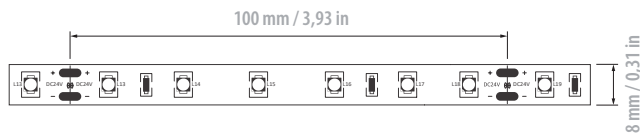

Dimensions

Codes

LED Strip 2700K (5m)	83PIXEL 6024 WP 2700
LED Strip 3000K (5m)	83PIXEL 6024 WP 3000
LED Strip 4000K (5m)	83PIXEL 6024 WP 4000

Accessories

Connector With Wire

Code: 313CONNEW8

Description:

Connector with wire for 8 mm white led strip.

Connector Without Cable

Code: 313CONN8

Description:

Connector without wire for 8 mm with single color led strip.

Reel Packaging

Description:

all the strip led will be delivered in 5m reel packaging.

Suggested Profiles

Code	PDSA	8545AL	85STE02	85STE06	85STE09	851UNICA	85MICA	85STE01	85STE03	85STE08	85STE10	851UNICAXL
Profiles												
Heat dissipation and/or LED strip width	✓	✓	✗	✓	✗	✓	✓	✓	✓	✓	✓	✓
Dots free with opal diffuser @ max lighting flux	✗	✗	✗	✗	✗	✗	✗	✗	✗	✗	✗	✗

EUROPEAN CONFORMITY

DIMMABLE

Information provided with this document may be subject to change at any time without notice.

RELEASED ON 03.07.2018