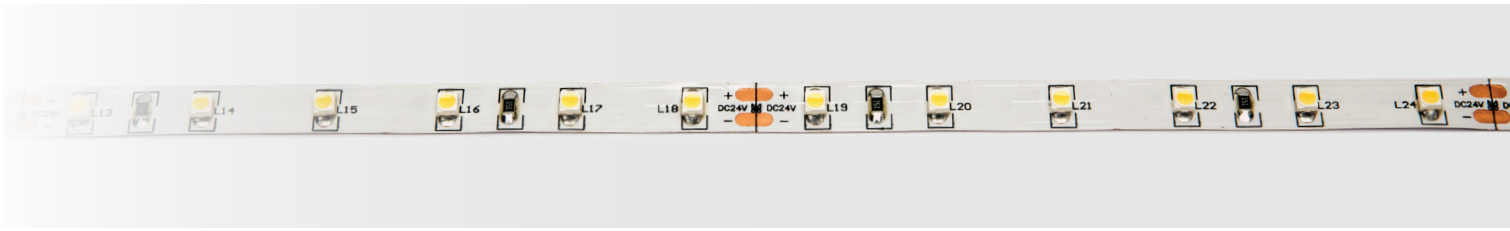

PIXEL 60 WHITE

Product information

White flexible low-power LED strip with reflective surface and 3M high quality adhesive on the back. The LED strip can be used in any indoor environment to highlight architectural details or integrated into furnitures to add values to any space. This LED Strip does not need a heatsink. The high distance between the LEDs could cause the view of the dots even when using deep aluminum profiles.

Watt/Meter	4.8	Voltage	24VDC
Led/Meter	60	SMD LED	3528
Lumen/Meter @3000K	330	IP	33
CCT	2700K 3000K 4000K	Cut	100 mm
CRI	> 80	Width	8 mm
Life time	> 30.000 h	Ambient temp.	-20°C / +45°C