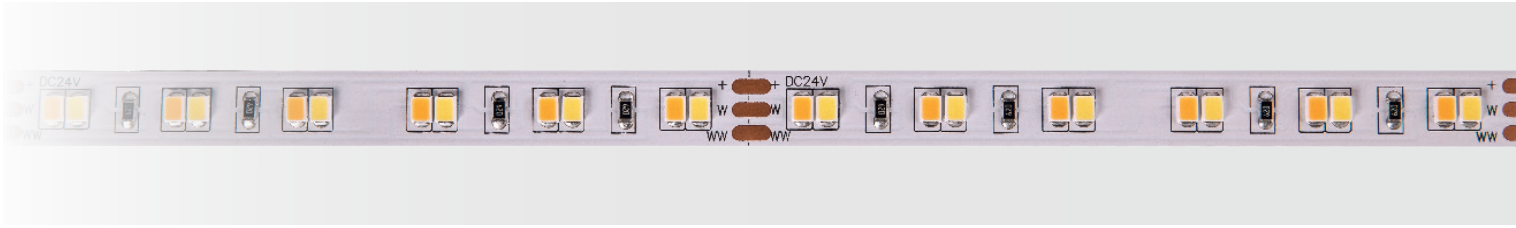

# PIXEL 120 DYN HighFlux

## Product information

Dynamic White flexible High-power LED strip with a high lumen output, white reflective surface and 3M high quality adhesive on the back. The LED strip can be used in any indoor environment to highlight architectural details or integrated into furnitures to add values to any space changing the mood of the ambiance using different light color temperatures recreating the natural variations of the light. An aluminum profile must be used to act as a heatsink. A Dynamic White Controller is needed in order to manage the CCT variations.

Watt/Meter	24	Voltage	24VDC
Led/Meter	120	SMD LED	2835
Lumen/Meter @Max	2640	IP	20
CCT Adjustable	2000K 4500K	Cut	100 mm
CRI	> 80	Width	10 mm
Life time	> 30.000 h	Ambient temp.	-20°C / +45°C

## Reel Packaging

Description:  
all the strip led will be delivered in 5m. reel packaging.