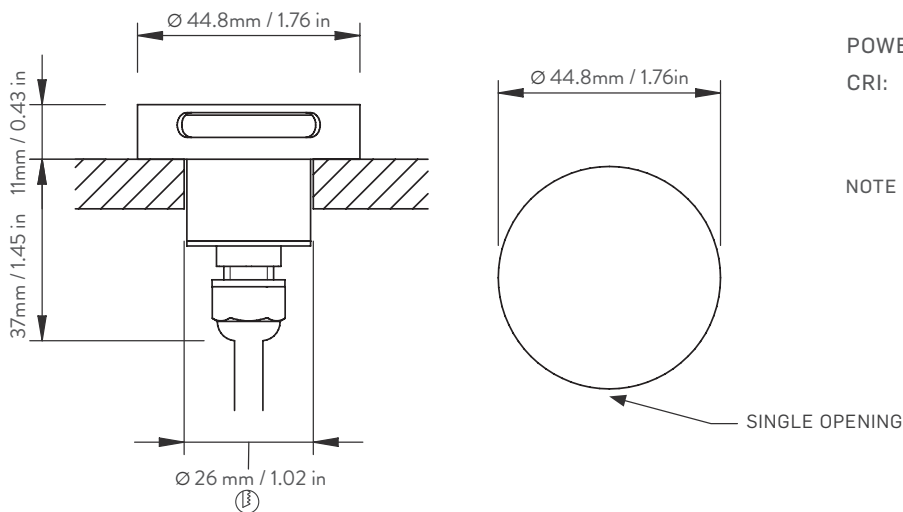

CARPIFAL

Courtesy LED light suitable to enlighten pathways for orientation, contribute to security on stairs and identify architectural elements with small accents able to guide us and direct our attention.
Round shaped.

Dimensions

Diameter: Ø 44.8 mm / 1.76 in
Recessed hole: Ø 26 mm / 1.02 in

Materials

Body: Anodised aluminum
Frame: AISI 316L Stainless Steel
Protective diffuser: Sanded polycarbonate

Drawings

Technical Data

POWER: 2W
CRI: 80

NOTE : RGBW VERSION AVAILABLE ON REQUEST

ITEMS	COLOR TEMP.	POWER SUPPLY	BODY FINISHES
CODE	2700K 3000K	CLL Vdc 24 DRIVER INCLUDED	POLISHED S.STEEL
		CSL Vf 3 If 500 mA DRIVER NOT INCLUDED	
30 CARPIFAL	2 - 3	D - N	SS