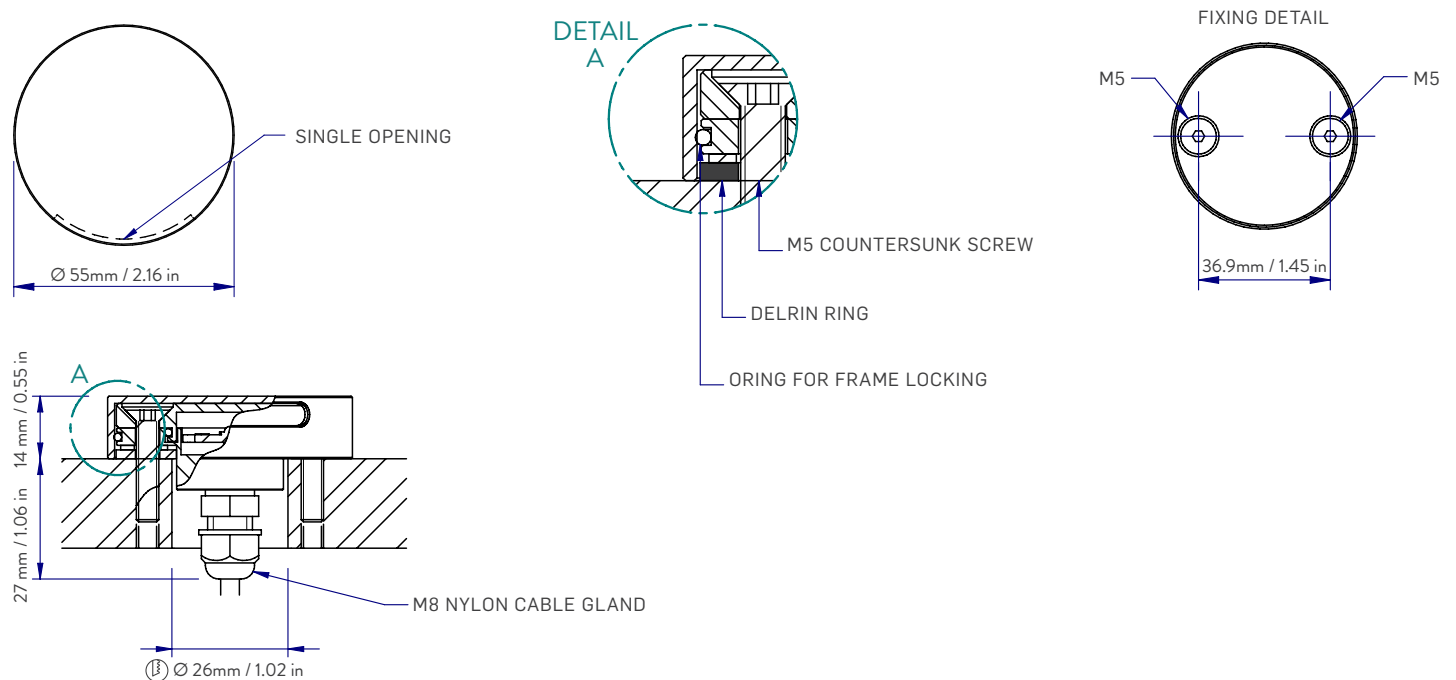

CARPI MAX

Courtesy LED light suitable to enlighten pathways for orientation, contribute to security on stairs and identify architectural elements with small accents able to guide us and direct our attention. Round shaped.

Dimensions

Diameter: Ø 55 mm / 2.16 in
 Recessed hole: Ø 26 mm / 1.02 in

Materials

Body: Aluminum
 Frame: Aisi 316L Stainless Steel
 Protective diffuser: Sanded PC

Drawings

ITEMS	COLOR TEMP.	POWER SUPPLY		BODY FINISHES	CRI
CODE	2700K 3000K	CLL Vdc 24 DRIVER INCLUDED	CSL Vf 3 If 500 mA DRIVER NOT INCLUDED	POLISHED S.STEEL	>90
30 CARPIMAX255	2 - 3	D	- N	SS	C9