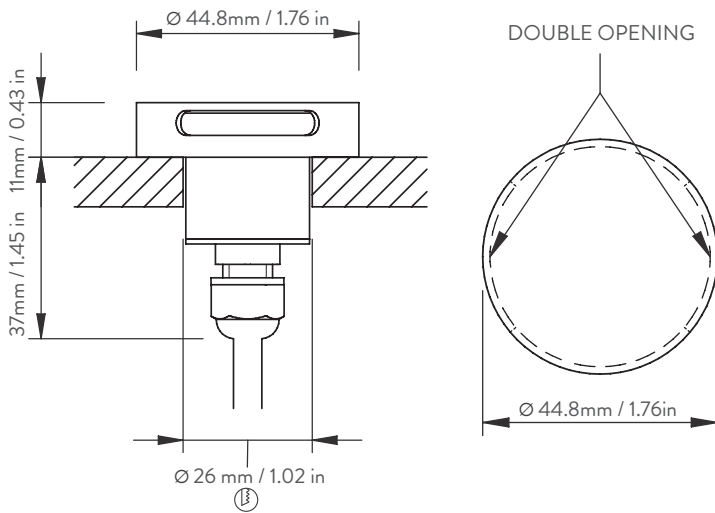

Dimensions

Diameter: Ø 44.8 mm / 1.76 in
 Recessed hole: Ø 26 mm / 1.02 in

Materials

Body: Anodised aluminum
 Frame: AISI 316L Stainless Steel
 Protective diffuser: Sanded polycarbonate

Drawings

Technical Data

POWER: 2W
 CRI: 80

NOTE : RGBW VERSION AVAILABLE ON REQUEST

ITEMS	COLOR TEMP.	POWER SUPPLY		BODY FINISHES
CODE	2700K 3000K	CLL Vdc 24 DRIVER INCLUDED	CSL Vf 3 If 500 mA DRIVER NOT INCLUDED	POLISHED S.STEEL
30 CORFUFAL	2 - 3	D	- N	SS