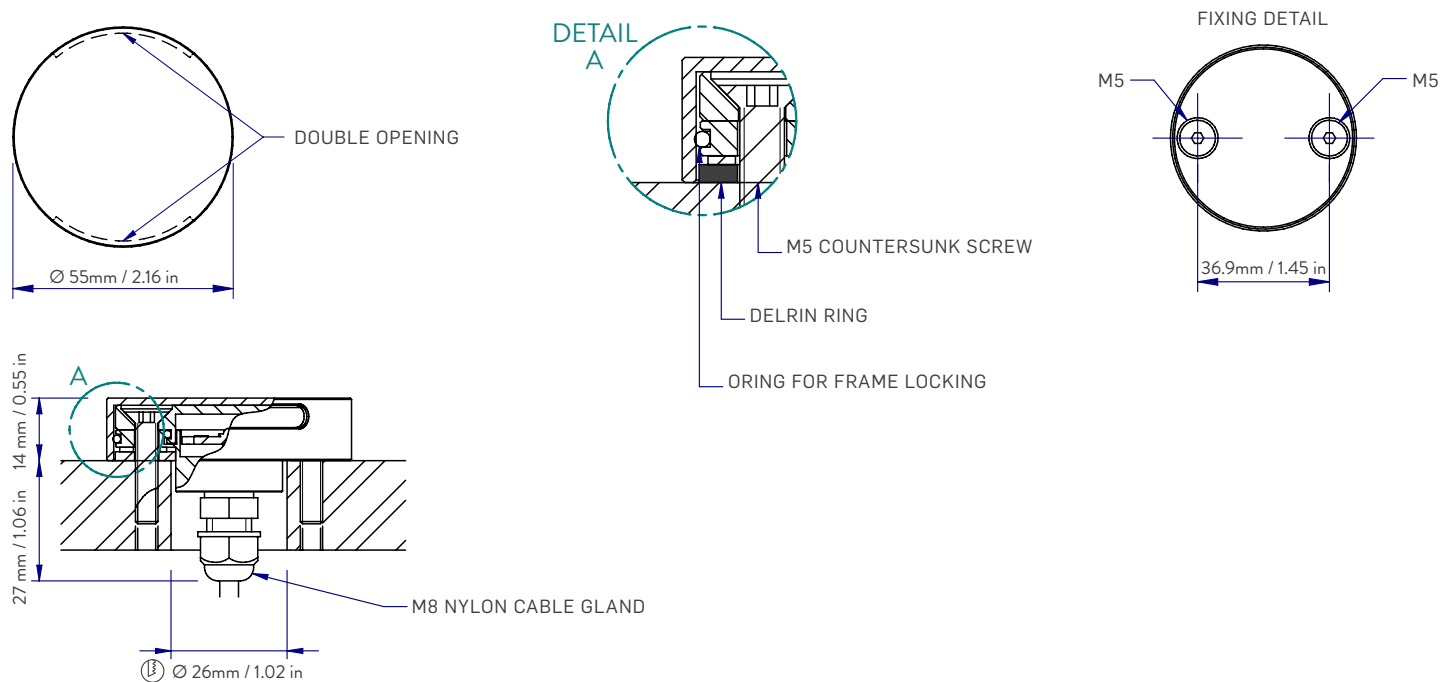

CARFÙ MAX

Courtesy LED light suitable to enlighten pathways for orientation, contribute to security on stairs and identify architectural elements with small accents able to guide us and direct our attention.
Round shaped

Dimensions

Diameter: Ø 55 mm / 2.16 in
Recessed hole: Ø 26 mm / 1.02 in

Materials

Body: Aluminum
Frame: Aisi 316L Stainless Steel
Protective diffuser: Sanded PC

Drawings

ITEMS	COLOR TEMP.	POWER SUPPLY		BODY FINISHES	CRI
CODE	2700K 3000K	CLL Vdc 24 DRIVER INCLUDED	CSL Vf 3 If 500 mA DRIVER NOT INCLUDED	POLISHED S.STEEL	>90
30 CORFUMAX255	2 - 3	D	- N	SS	C9