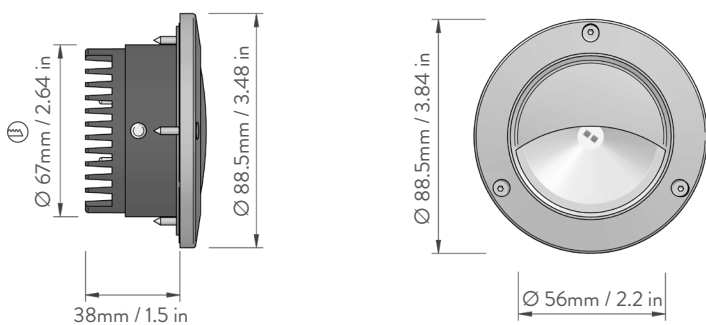

# FALK V M

LED courtesy light with asymmetric light emission and a high degree of protection, without screw in view. Falk V M is suitable to enlighten pathways for orientation, contribute to security on stairs and identify spaces with light accents. Low installation depth required.

### Dimensions

Frame dimension: Ø 88.5 mm / 3.48 in  
 Height: 38 mm / 1.5 in  
 Cut out: Ø 67 mm / 2.64 in

### Materials

Body: Polycarbonate  
 Frame: Aisi 316L Stainless Steel  
 Protective glass: Sanded Glass

### Technical Data

POWER: 5W  
 CRI: 80

ITEMS	POWER SUPPLY	COLOR TEMP.	FINISHES
CODE	CLL Vdc 24 DRIVER INCLUDED CSL Vf 9 If 500 mA DRIVER NOT INCLUDED	3000K	POLISHED S/STEEL
<b>30 FALKV02</b>	<b>D - N</b>	<b>3</b>	<b>SS</b>