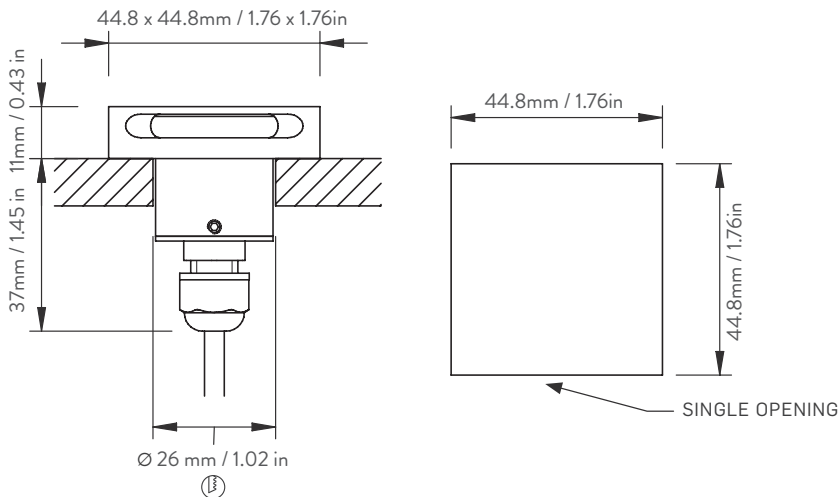

Square shaped.

Dimensions

44,8 x 44,8 mm / 1.76 x 1.76 in (frame dimension)

Ø 26 mm / 1.02 in (recessed hole)

Materials

- Body: Anodised aluminum
- Frame: AISI 316L Stainless Steel
- Protective diffuser: Sanded polycarbonate

Drawings

Technical Data

POWER: 2W
CRI: 80

NOTE : RGBW VERSION AVAILABLE ON REQUEST

ITEMS	COLOR TEMP.	POWER SUPPLY		BODY FINISHES
CODE	2700K 3000K	CLL Vdc 24 DRIVER INCLUDED	CSL Vf 3 If 500 mA DRIVER NOT INCLUDED	POLISHED S.STEEL
30 LECCEFAL	2 - 3	D	- N	SS