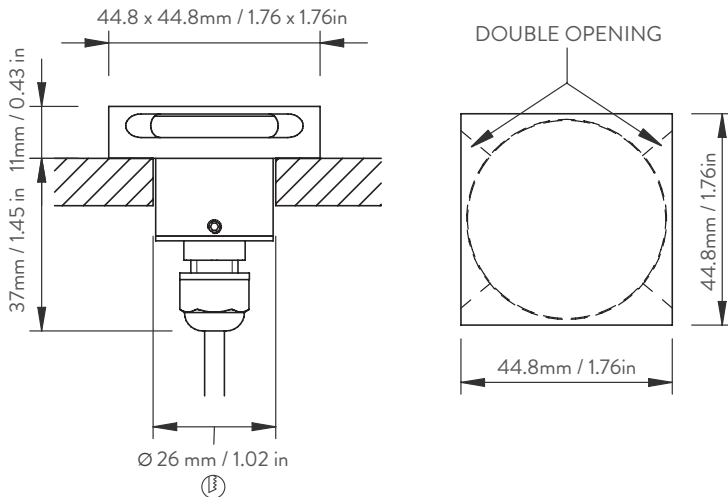

### Dimensions

Diameter: 44.8 x 44.8 mm / 1.76 x 1.76 in  
Recessed hole: Ø 26 mm / 1.02 in

### Technical Data

POWER: 2W  
CRI: 80

NOTE : RGBW VERSION AVAILABLE ON REQUEST

ITEMS	COLOR TEMP.	POWER SUPPLY	BODY FINISHES
CODE	2700K 3000K	CLL Vdc 24 DRIVER INCLUDED	POLISHED S.STEEL
30 LUCCAFAL	2 - 3	CSL Vf 3 If 500 mA DRIVER NOT INCLUDED	SS
		D - N	