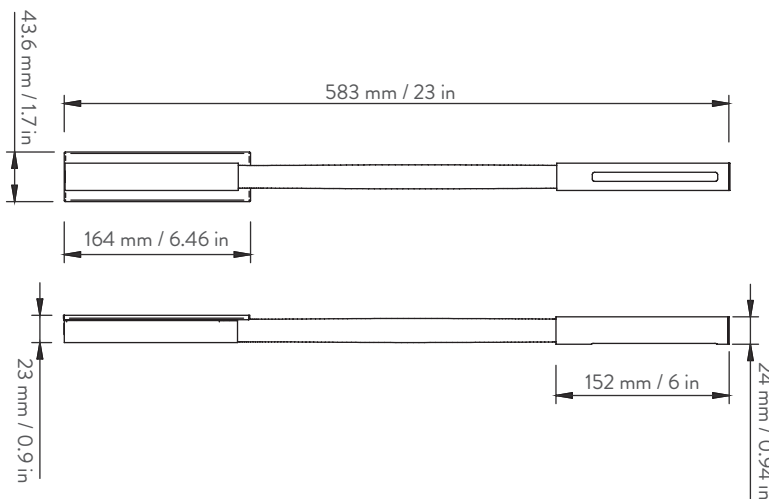

Dimensions

Base: 43.6 x 163.6 mm / 1.71 x 6.44 in
 Lamp Body: Ø 24 x 152 mm / 0,94 x 5.98 in
 Length: 583 mm / 22.95 in (max extension)

Materials

Base: Brass
 Flexible stem: Brass finished with precious leather
 Head: Brass
 Protective glass: Sanded PMMA

Drawings

Photometric measurements

ALUMINUM REFLECTOR
 BEAM: 114°

Lumen: 30
 Watt: 5
 Lm/W: 6
 CCT: 3000K
 CRI: 80 TYP

ITEMS	POWER SUPPLY	BODY FINISHES	LEATHER COLOR	COLOR TEMP.
CODE	CLL Vdc 24 DRIVER INCLUDED	CHROMED BRASS	WHITE	3000K
53 MAYA	240	CH	TWS	3