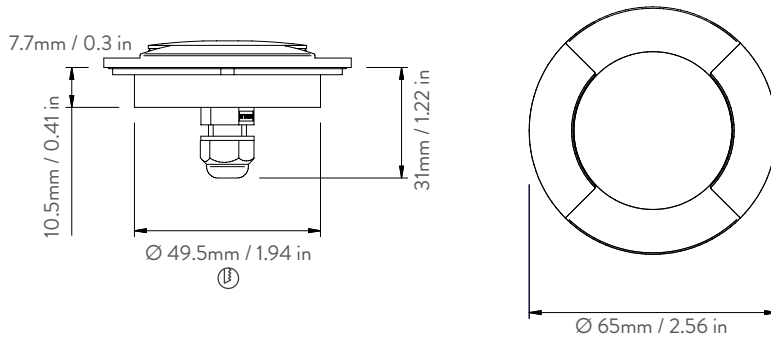

Dimensions

Diameter: Ø 65 mm / 2.56 in
 Depth: 31 mm / 1.22 in
 Recessed hole: Ø 49.5 mm / 1.94 in

Materials

Body: Aisi 316L Stainless Steel
 Frame: Aisi 316L Stainless Steel
 Protective diffuser: Sanded Polycarbonated

Drawings

Technical Data

POWER: 1.5W
 CRI: 80

NOTE : CRI>90 VERSION AVAILABLE ON REQUEST

NOTE : SINGLE WAY FRAME AVAILABLE ON REQUEST

ITEMS	POWER SUPPLY		COLOR TEMP.	FINISHES
CODE	CLL Vdc 24 DRIVER INCLUDED	CSL Vf3 If 500 mA DRIVER NOT INCLUDED	3000K	POLISHED S.STEEL
35 TUFO01	D	- N	3	SS