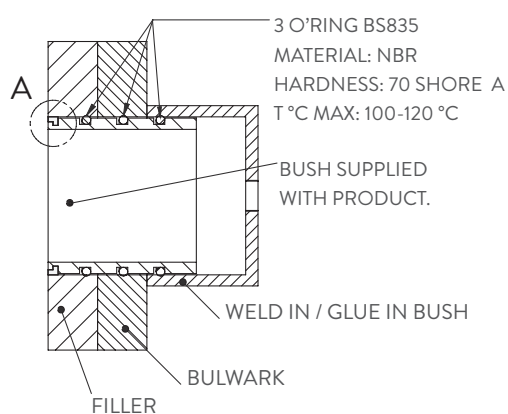

Dimensions

Diameter: Ø 65 mm / 2.56 in
 Height: 27.8 mm / 1.09 in
 Recessed hole: Ø 53.8 mm / 2.11 in

Materials

Body: Aisi 316L Stainless Steel
 Frame: Aisi 316L Stainless Steel
 Protective diffuser: Sanded Polycarbonated

DRAWING

TECHNICAL DETAILS

POWER: 1W
 CRI: 80

NOTE : CRI>90 VERSION AVAILABLE ON REQUEST
 NOTE : SINGLE WAY FRAME AVAILABLE ON REQUEST

PLASTIC HOUSING AVAILABLE ON REQUEST
 CODE: **25TUFORENOAPE**

ITEMS	FINISHES	POWER SUPPLY	COLOR TEMP.
CODE	POLISHED S.STEEL	CSL Vf3 If 350 mA DRIVER NOT INCLUDED	3000K
35 TUFOCLDWORI	SS	CSL	3000