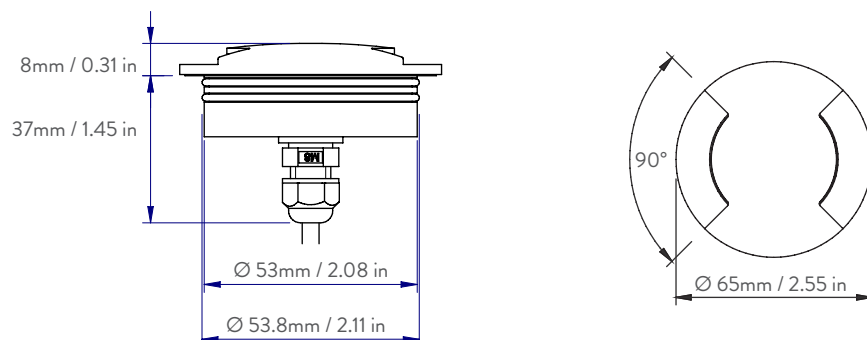

Dimensions

Diameter: Ø 65 mm / 2.56 in
 Height: 27.8 mm / 1.09 in
 Recessed hole: Ø 53.8 mm / 2.11 in

Materials

Body: Aisi 316L Stainless Steel
 Frame: Aisi 316L Stainless Steel
 Protective diffuser: Sanded Polycarbonated

DRAWING

TECHNICAL DETAILS

POWER: 1W
 CRI: 80

NOTE : CRI>90 VERSION AVAILABLE ON REQUEST
 NOTE : SINGLE WAY FRAME AVAILABLE ON REQUEST

PLASTIC HOUSING AVAILABLE ON REQUEST
 CODE: **25TUFORENOAPE**

ITEMS	FINISHES	POWER SUPPLY	COLOR TEMP.
CODE	POLISHED S.STEEL	CSL Vf3 If 350 mA DRIVER NOT INCLUDED	3000K
35 TUFOCLDWORI	SS	CSL	3000