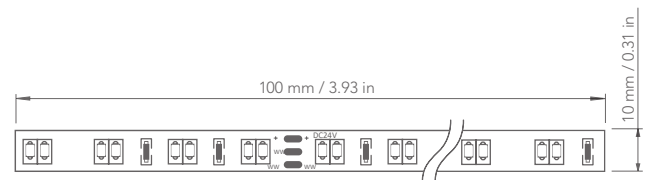

PIXEL 120 DYN HighFlux

DYNAMIC WHITE FLEXIBLE HIGH-POWER LED STRIP WITH A HIGH LUMEN OUTPUT, WHITE REFLECTIVE SURFACE AND 3M HIGH QUALITY ADHESIVE ON THE BACK. THE LED STRIP CAN BE USED IN ANY INDOOR ENVIRONMENT TO HIGHLIGHT ARCHITECTURAL DETAILS OR INTEGRATED INTO FURNITURES TO ADD VALUES TO ANY SPACE CHANGING THE MOOD OF THE AMBIANCE USING DIFFERENT LIGHT COLOR TEMPERATURES RECREATING THE NATURAL VARIATIONS OF THE LIGHT. AN ALUMINUM PROFILE MUST BE USED TO ACT AS A HEATSINK.

A DYNAMIC WHITE CONTROLLER IS NEEDED IN ORDER TO MANAGE THE CCT VARIATIONS.

TECHNICAL DATA

WATT/METER	24	VOLTAGE	24Vdc
LED/METER	120	SMD LED	2835
LUMEN/METER @MAX	2640	IP	20
CCT ADJUSTABLE	● 2000K ● 4500K	CUT	100mm
CRI	>80	WIDTH	10mm
LIFETIME	>30.000h	AMBIENT TEMP.	-20c ~ +45°c

DIMENSIONS

REEL PACKAGING

THE LED STRIP WILL BE DELIVERED IN 5m REEL PACKAGING.

CODES

LED STRIP DYNW (5m)

83PIXEL 12024 WP 2835 DYN

SUGGESTED PROFILES

Code	PDSA	8545AL	85STE02	85STE06	85STE09	851UNICA	85MICA	85STE01	85STE03	85STE08	85STE10	851UNICAXL
Profiles												
Heat dissipation and/or LED strip width	✓	✓	✗	✓	✗	✗	✗	✓	✗	✓	✓	✗