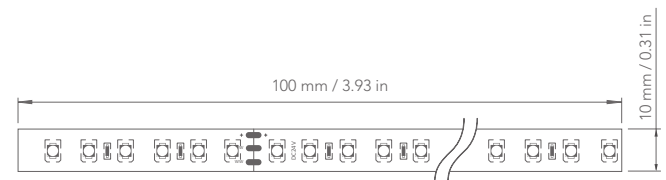

# PIXEL 120 DYN

DYNAMIC WHITE FLEXIBLE HIGH-POWER LED STRIP WITH WHITE REFLECTIVE SURFACE AND 3M HIGH QUALITY ADHESIVE ON THE BACK. THE LED STRIP CAN BE USED IN ANY INDOOR ENVIRONMENT TO HIGHLIGHT ARCHITECTURAL DETAILS OR INTEGRATED INTO FURNITURES TO ADD VALUES TO ANY SPACE CHANGING THE MOOD OF THE AMBIANCE USING DIFFERENT LIGHT COLOR TEMPERATURES RECREATING THE NATURAL VARIATIONS OF THE LIGHT. AN ALUMINUM PROFILE MUST BE USED TO ACT AS A HEATSINK. A DYNAMIC WHITE CONTROLLER IS NEEDED IN ORDER TO MANAGE THE CCT VARIATIONS.

## TECHNICAL DATA

WATT/METER	9.6	VOLTAGE	24Vdc
LED/METER	120	SMD LED	3528
LUMEN/METER @MAX	840	IP	20
CCT ADJUSTABLE	● 2200K ● 4500K	CUT	100mm
CRI	>80	WIDTH	10mm
LIFETIME	>30.000h	AMBIENT TEMP.	-20c ~ +45°c

## DIMENSIONS