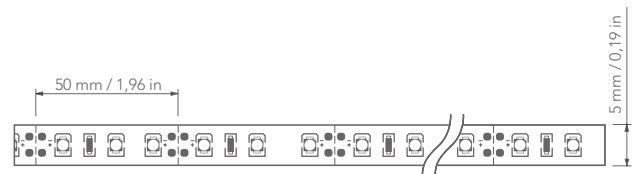

for Interiors

PIXEL 120 WHITE 5mm

FLEXIBLE MID-POWER LED STRIP, WITH A REDUCED WIDTH, WITH WHITE REFLECTIVE SURFACE AND 3M HIGH QUALITY ADHESIVE ON THE BACK. THE LED STRIP CAN BE USED IN ANY INDOOR ENVIRONMENT TO HIGHLIGHT SMALL DETAILS OR INTEGRATED INTO FURNITURES TO ADD VALUES TO ANY SPACE. IT IS ADVISABLE TO INSTALL THIS STRIP LED INTO AN ALUMINIUM PROFILE AS HEATSINK. PERFECT TO USE WITH STE09 AND STE02 ALUMINIUM PROFILES.

TECHNICAL DATA

WATT/METER	9.6	VOLTAGE	24Vdc
LED/METER	120	SMD LED	3528
LUMEN/METER @3000K	600	IP	20
CCT	2700K/3000K/4000K	CUT	50mm
CRI	>80	WIDTH	5mm
LIFETIME	>30.000H	AMBIENT TEMP.	-20c ~ +45°c

DIMENSIONS

ACCESSORIES

WIRED CONNECTOR FOR 8mm WHITE STRIP LED

CODE: 313CONNEW8

UNWIRED CONNECTOR FOR 8mm WHITE STRIP LED

CODE: 313CONN8

REEL PACKAGING

THE LED STRIP WILL BE DELIVERED IN 5m REEL PACKAGING.

CODES

LED STRIP 2700K (5m)	83PIXEL 120524 WP 2700
LED STRIP 3000K (5m)	83PIXEL 120524 WP 3000
LED STRIP 4000K (5m)	83PIXEL 120524 WP 4000

SUGGESTED PROFILES

Code	PDSA	8545AL	85STE02	85STE06	85STE09	851UNICA	85MICA	85STE01	85STE03	85STE08	85STE10	851UNICAXL
Profiles												
Heat dissipation and/or LED strip width	✓	✓	✓	✓	✓	✓	✓	✓	✓	✓	✓	✓
Dots free with opal diffuser @ max lighting flux	✓	✓	✗	✓	✓	✓	✗	✓	✗	✓	✗	✓