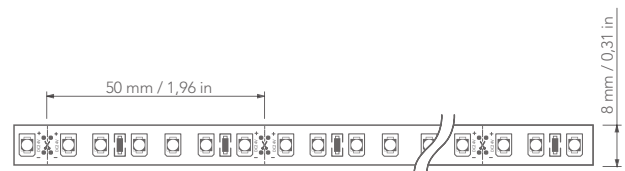

for Interiors

PIXEL 120 WHITE

FLEXIBLE MID-POWER LED STRIP WITH WHITE REFLECTIVE SURFACE AND 3M HIGH QUALITY ADHESIVE ON THE BACK. THE LED STRIP CAN BE USED IN ANY INDOOR ENVIRONMENT TO HIGHLIGHT ARCHITECTURAL DETAILS OR INTEGRATED INTO FURNITURES TO ADD VALUES TO ANY SPACE. IT IS ADVISABLE TO INSTALL THIS STRIP LED INTO A ALUMINIUM PROFILE AS HEATSINK.

TECHNICAL DATA

WATT/METER	9.6	VOLTAGE	24Vdc
LED/METER	120	SMD LED	3528
LUMEN/METER @3000K	655	IP	33
CCT	2700K/3000K/4000K	CUT	50mm
CRI	>80	WIDTH	8mm
LIFETIME	>30.000H	AMBIENT TEMP.	-20c ~ +45°C

DIMENSIONS

ACCESSORIES

WIRED CONNECTOR FOR 8mm WHITE STRIP LED

CODE: 313CONNEW8

UNWIRED CONNECTOR FOR 8mm WHITE STRIP LED

CODE: 313CONN8

REEL PACKAGING

THE LED STRIP WILL BE DELIVERED IN 5m REEL PACKAGING.

CODES

LED STRIP 2700K (5m)	83PIXEL 12024 WP 2700
LED STRIP 3000K (5m)	83PIXEL 12024 WP 3000
LED STRIP 4000K (5m)	83PIXEL 12024 WP 4000

SUGGESTED PROFILES

Code	PDSA	8545AL	85STE02	85STE06	85STE09	851UNICA	85MICA	85STE01	85STE03	85STE08	85STE10	851UNICAXL
Profiles												
Heat dissipation and/or LED strip width	✓	✓	✗	✓	✗	✓	✓	✓	✓	✓	✓	✓
Dots free with opal diffuser @ max lighting flux	✓	✓	✗	✓	✗	✓	✗	✓	✗	✓	✗	✓