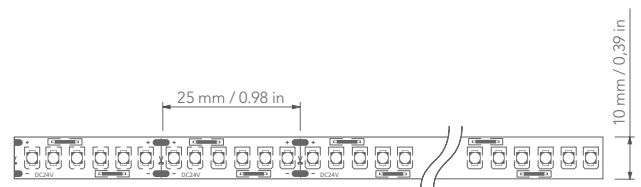

for Interiors

PIXEL 240 WHITE

FLEXIBLE HIGH-POWER LED STRIP WITH WHITE REFLECTIVE SURFACE AND 3M HIGH QUALITY ADHESIVE ON THE BACK. THE LED STRIP CAN BE USED IN ANY INDOOR ENVIRONMENT TO HIGHLIGHT ARCHITECTURAL DETAILS OR INTEGRATED INTO FURNITURES TO ADD VALUES TO ANY SPACE. AN ALLUMINIUM PROFILE MUST BE USED TO ACT AS A HEATSINK.

TECHNICAL DATA

WATT/METER	19.2	VOLTAGE	24Vdc
LED/METER	240	SMD LED	3528
LUMEN/METER @3000K	1270	IP	33
CCT	2700K/3000K/4000K	CUT	25mm
CRI	>80	WIDTH	10mm
LIFETIME	>30.000h	AMBIENT TEMP.	-20c ~ +45°c

DIMENSIONS

ACCESSORIES

WIRED CONNECTOR FOR 10mm WHITE STRIP LED

CODE: 313CONNEW10

UNWIRED CONNECTOR FOR 10mm WHITE STRIP LED

CODE: 313CONNE10

REEL PACKAGING

THE LED STRIP WILL BE DELIVERED IN 5m REEL PACKAGING.

CODES

LED STRIP 2700K (5m)	83PIXEL 24024 WP 2700
LED STRIP 3000K (5m)	83PIXEL 24024 WP 3000
LED STRIP 4000K (5m)	83PIXEL 24024 WP 4000

SUGGESTED PROFILES

Code	PDSA	8545AL	85STE02	85STE06	85STE09	851UNICA	85MICA	85STE01	85STE03	85STE08	85STE10	851UNICAXL
Profiles												
Heat dissipation and/or LED strip width	✓	✓	✗	✓	✗	✗	✗	✓	✗	✓	✓	✗
Dots free with opal diffuser @ max lighting flux	✓	✓		✓				✓		✓	✓	