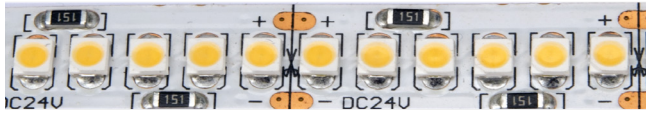

for Interiors

PIXEL 240 WHITE

FLEXIBLE HIGH-POWER LED STRIP WITH WHITE REFLECTIVE SURFACE AND 3M HIGH QUALITY ADHESIVE ON THE BACK. THE LED STRIP CAN BE USED IN ANY INDOOR ENVIRONMENT TO HIGHLIGHT ARCHITECTURAL DETAILS OR INTEGRATED INTO FURNITURES TO ADD VALUES TO ANY SPACE. AN ALLUMINIUM PROFILE MUST BE USED TO ACT AS A HEATSINK.

TECHNICAL DATA

WATT/METER	19.2	VOLTAGE	24Vdc
LED/METER	240	SMD LED	3528
LUMEN/METER @3000K	1270	IP	33
CCT	2700K/3000K/4000K	CUT	25mm
CRI	>80	WIDTH	10mm
LIFETIME	>30.000h	AMBIENT TEMP.	-20c ~ +45°c

DIMENSIONS

ACCESSORIES

WIRED CONNECTOR FOR 10mm WHITE STRIP LED

CODE: 313CONNEW10

UNWIRED CONNECTOR FOR 10mm WHITE STRIP LED

CODE: 313CONNE10

REEL PACKAGING

THE LED STRIP WILL BE DELIVERED IN 5m REEL PACKAGING.

CODES