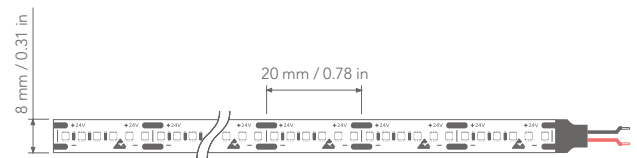

for Interiors

PIXEL 312 WHITE

FLEXIBLE MID-POWER LED STRIP WITH AN HIGH DENSITY OF LEDS PER METER WITH WHITE REFLECTIVE SURFACE AND 3M HIGH QUALITY ADHESIVE ON THE BACK. THE LED STRIP CAN BE USED IN ANY INDOOR ENVIRONMENT TO HIGHLIGHT ARCHITECTURAL DETAILS OR INTEGRATED INTO FURNITURES TO ADD VALUES TO ANY SPACE. AN ALLUMINIUM PROFILE MUST BE USED TO ACT AS A HEATSINK.

TECHNICAL DATA

WATT/METER	12	VOLTAGE	24Vdc
LED/METER	300	SMD LED	2216
LUMEN/METER @3000K	900	IP	20
CCT	2700K/3000K/4000K	CUT	20mm
CRI	>90	WIDTH	8mm
LIFETIME	>30.000h	AMBIENT TEMP.	-20c ~ +45°C

DIMENSIONS

ACCESSORIES

WIRED CONNECTOR FOR 8mm WHITE STRIP LED

CODE: 313CONNEW8

UNWIRED CONNECTOR FOR 8mm WHITE STRIP LED

CODE: 313CONNE8

REEL PACKAGING

THE LED STRIP WILL BE DELIVERED IN 5m REEL PACKAGING.

CODES

LED STRIP 2700K (5m)	83PIXEL IP20 30012 2700
LED STRIP 3000K (5m)	83PIXEL IP20 30012 3000
LED STRIP 4000K (5m)	83PIXEL IP20 30012 4000

SUGGESTED PROFILES

Code	PDSA	8545AL	85STE02	85STE06	85STE09	851UNICA	85MICA	85STE01	85STE03	85STE08	85STE10	851UNICAXL
Profiles												
Heat dissipation and/or LED strip width	✓	✓	✗	✓	✗	✗	✓	✓	✓	✓	✓	✓
Dots free with opal diffuser @ max lighting flux	✓	✓	✗	✓	✗	✗	✓	✓	✓	✓	✓	✓