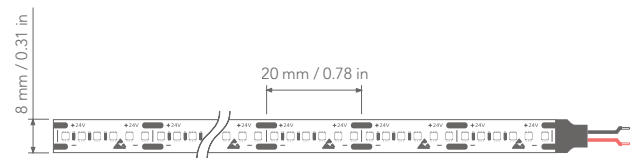

for Interiors

PIXEL 318 WHITE

FLEXIBLE HIGH-POWER LED STRIP WITH AN HIGH DENSITY OF LEDS PER METER WITH WHITE REFLECTIVE SURFACE AND 3M HIGH QUALITY ADHESIVE ON THE BACK. THE LED STRIP CAN BE USED IN ANY INDOOR ENVIRONMENT TO HIGHLIGHT ARCHITECTURAL DETAILS OR INTEGRATED INTO FURNITURES TO ADD VALUES TO ANY SPACE. AN ALLUMINIUM PROFILE MUST BE USED TO ACT AS A HEATSINK.

TECHNICAL DATA

WATT/METER	18	VOLTAGE	24Vdc
LED/METER	300	SMD LED	2216
LUMEN/METER @3000K	1300	IP	20
CCT	2700K/3000K/4000K	CUT	20mm
CRI	>90	WIDTH	8mm
LIFETIME	>30.000h	AMBIENT TEMP.	-20c ~ +45°C

DIMENSIONS

ACCESSORIES

WIRED CONNECTOR FOR 8mm WHITE STRIP LED

CODE: **313CONNEW8**

UNWIRED CONNECTOR FOR 8mm WHITE STRIP LED

CODE: **313CONNE8**

REEL PACKAGING

THE LED STRIP WILL BE DELIVERED IN 5m REEL PACKAGING.

CODES

LED STRIP 2700K (5m)	83PIXEL IP20 30018 2700
LED STRIP 3000K (5m)	83PIXEL IP20 30018 3000
LED STRIP 4000K (5m)	83PIXEL IP20 30018 4000

SUGGESTED PROFILES

Code	PDSA	8545AL	85STE02	85STE06	85STE09	851UNICA	85MICA	85STE01	85STE03	85STE08	85STE10	851UNICAXL
Profiles												
Heat dissipation and/or LED strip width	✓	✓	✗	✓	✗	✗	✗	✓	✗	✓	✓	✗
Dots free with opal diffuser @ max lighting flux	✓	✓		✓				✓		✓	✗	