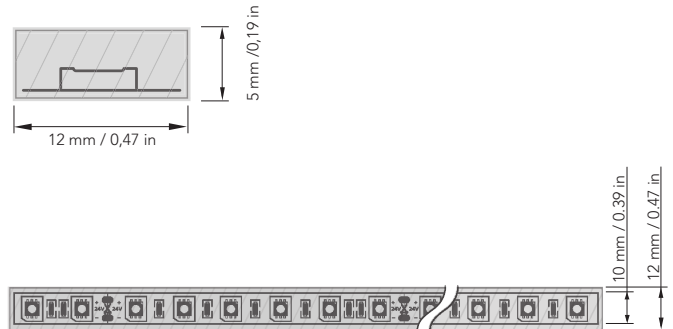

# PIXEL 60 IP 68 WHITE

IP68 FLEXIBLE MID-POWER LED STRIP WITH A SILICONE COATING AND 3M HIGH QUALITY ADHESIVE ON THE BACK. THE LED STRIP CAN BE USED IN ANY INDOOR AND OUTDOOR ENVIRONMENT TO HIGHLIGHT ARCHITECTURAL DETAILS OR INTEGRATED INTO FURNITURES TO ADD VALUES TO ANY SPACE. IT IS ADVISIBLE TO INSTALL THIS STRIP LED ON A METAL SURFACE AS HEATSINK.

## TECHNICAL DATA

WATT/METER	14.4	VOLTAGE	24VDC
LED/METER	60	SMD LED	5050
LUMEN/METER @3000K	1100	IP	68
CCT	2700K/3000K/4000K	CUT	100mm
CRI	>80	AMBIENT TEMP.	-20c ~ +45°c
LIFETIME	>30.000H		

## DIMENSIONS

## CODES

LED STRIP 2700K (5m)	<b>83PIXEL 606824 WP 5050 300 270</b>
LED STRIP 3000K (5m)	<b>83PIXEL 606824 WP 5050 300 300</b>
LED STRIP 4000K (5m)	<b>83PIXEL 606824 WP 5050 300 400</b>