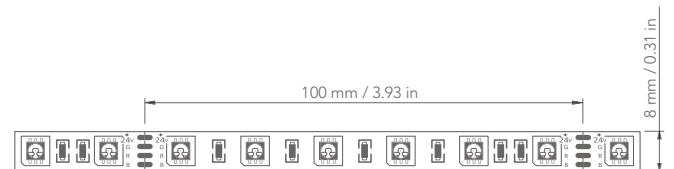

DIMENSIONS

REEL PACKAGING

THE LED STRIP WILL BE DELIVERED IN 5m REEL PACKAGING.

CODES

LED STRIP RGB (5m)

83PIXEL 6024 WP 5050 RGB

SUGGESTED PROFILES

Code	PDSA	8545AL	85STE02	85STE06	85STE09	851UNICA	85MICA	85STE01	85STE03	85STE08	85STE10	851UNICAXL
Profiles												
Heat dissipation and/or LED strip width	✓	✓	✗	✓	✗	✗	✓	✓	✓	✓	✓	✓

DIMMABLE LIGHT

TEST REPORT

CE CERTIFIED

ANY CUTTING PROCESS MADE BY ANYONE OUTSIDE OF CANTALUPI SRL VOIDS THE PRODUCT'S WARRANTY
INFORMATIONS PROVIDED WITH THIS DOCUMENT MAY BE SUBJECT TO CHANGE AT ANY TIME WITHOUT NOTICE

RELEASED ON 26.02.2021