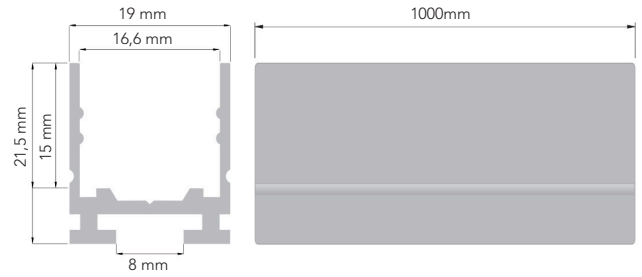

TECHNICAL DATA

WATT/METER	2x8W/m	VOLTAGE	24VDC
LED/METER	224	IP	68
LUMEN/METER @2700K	---	CUT	62.5mm
CCT	2700K - 6500K	AMBIENT TEMP.	-25c ~ +65°c
CRI	>80		

DRAWINGS

STANDARD: 2 SIDE CABLE EXIT - 400mm CABLE ON BOTH SIDES

HIGH LIGHT OUTPUT

RESISTANT TO SOLVENTS

UV PROTECTED

TEST REPORT

FC CERTIFIED

ETL CERTIFIED

CE CERTIFIED

ALUMINUM MOUNTING PROFILE

PROFILE MATERIAL: ANODIZED ALUMINUM
 STANDARD LENGHT: CUSTOM LENGHT ON REQUEST

TECHNICAL DATA

CODES

SNAKE TOP MOUNTING PROFILE (1000mm)

85 SNAKETOP 1000AAN

MOUNTING SYSTEM: FLEXIBLE PROFILE FOR BENDING PARTS