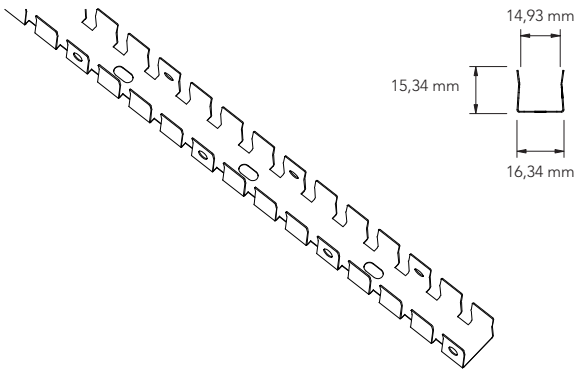

PROFILE MATERIAL: ANODIZED ALUMINUM
 STANDARD LENGHT: CUSTOM LENGHT ON REQUEST

TECHNICAL DATA

CODES

SNAKE TOP MOUNTING PROFILE (1000mm)

85 SNAKETOP 1000AAN

MOUNTING SYSTEM: FLEXIBLE PROFILE FOR BENDING PARTS

CODES

SNAKE TOP BENDING MOUNTING PROFILE (970mm) **85 SNAKETOP CUR970SS**

MOUNTING BRACKET

3 STAINLESS STEEL BRACKETS FOR EACH METER OF SNAKE ARE INCLUDED IN THE SHIPMENT, EXTRA BRACKET SET ON REQUEST

CODES