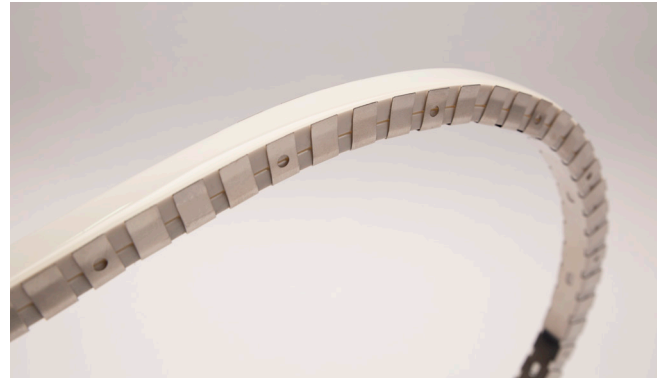

for Interiors

SNAKE TOP DYN WHITE

IP68 FLEXIBLE STRIP LED LIGHT LINE FULLY ENCAPSULATED IN POLYURETHANE COMPOUND. RESISTANT TO WATER, UV RADIATION, ABRASION AND CHEMICALS. VERY BRIGHT AND HOMOGENEOUS ILLUMINATION OVER THE ENTIRE LIGHT EMITTING SURFACE ALSO IN CURVE FORM. CLEAR CURVED OR LINEAR LINES AND LIGHT-EMITTING SURFACE ENABLES A FLUSH INSTALLATION IN CEILINGS, WALLS AND FURNITURE. THE SNAKE ARE PROVIDED WITH 40 CM OF CABLE WITHOUT CONNECTORS FROM BOTH SIDES; THE CABLE FEED ENABLES A SHADOW FREE ALIGNMENT.

PROFILE MATERIAL: ANODIZED ALUMINUM
 STANDARD LENGHT: CUSTOM LENGHT ON REQUEST

TECHNICAL DATA

CODES

SNAKE TOP MOUNTING PROFILE (1000mm)

85 SNAKETOP 1000AAN

MOUNTING SYSTEM: FLEXIBLE PROFILE FOR BENDING PARTS

CODES

SNAKE TOP BENDING MOUNTING PROFILE (970mm) **85 SNAKETOP CUR970SS**

MOUNTING BRACKET

3 STAINLESS STEEL BRACKETS FOR EACH METER OF SNAKE ARE INCLUDED IN THE SHIPMENT, EXTRA BRACKET SET ON REQUEST

CODES