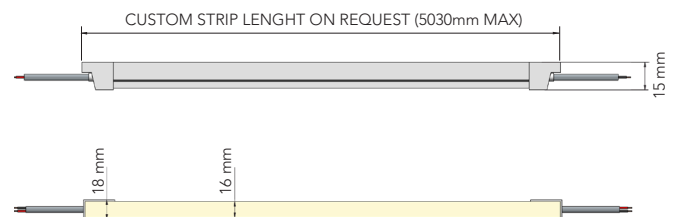

for Interiors

SNAKE TOP DYN WHITE

IP68 FLEXIBLE STRIP LED LIGHT LINE FULLY ENCAPSULATED IN POLYURETHANE COMPOUND. RESISTANT TO WATER, UV RADIATION, ABRASION AND CHEMICALS. VERY BRIGHT AND HOMOGENEOUS ILLUMINATION OVER THE ENTIRE LIGHT EMITTING SURFACE ALSO IN CURVE FORM. CLEAR CURVED OR LINEAR LINES AND LIGHT-EMITTING SURFACE ENABLES A FLUSH INSTALLATION IN CEILINGS, WALLS AND FURNITURE. THE SNAKE ARE PROVIDED WITH 40 CM OF CABLE WITHOUT CONNECTORS FROM BOTH SIDES; THE CABLE FEED ENABLES A SHADOW FREE ALIGNMENT.

TECHNICAL DATA

WATT/METER	2x8W/m	VOLTAGE	24VDC
LED/METER	224	IP	68
LUMEN/METER @2700K	---	CUT	62.5mm
CCT	2700K - 6500K	AMBIENT TEMP.	-25c ~ +65°c
CRI	>80		

DRAWINGS

STANDARD: 2 SIDE CABLE EXIT - 400mm CABLE ON BOTH SIDES

CUSTOM: (IT IS POSSIBLE TO REQUEST)

- A SINGLE CABLE EXIT *
- DIFFERENT TYPES OF CABLE EXIT

*WE SUGGEST TO USE 2 CABLE EXITS FOR LENGTHS GREATER THAN 2000mm

NOTE: THE CUSTOM LENGTHS YOU PROVIDE HAVE TO BE CHECKED AND CONFIRMED BY US IN ORDER TO PROVIDE THE PRODUCT WITHOUT ANY SHADOW AREAS ON THE ENDS