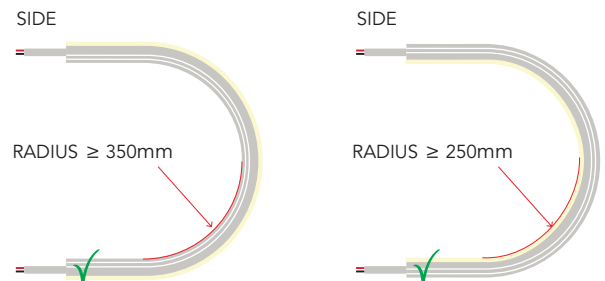

TECHNICAL DATA

WATT/METER	2x8W/m	VOLTAGE	24VDC
LED/METER	224	IP	68
LUMEN/METER @2700K	---	CUT	62.5mm
CCT	2700K - 6500K	AMBIENT TEMP.	-25c ~ +65°c
CRI	>80		

DRAWINGS

STANDARD: 2 SIDE CABLE EXIT - 400mm CABLE ON BOTH SIDES

CUSTOM: (IT IS POSSIBLE TO REQUEST)

- A SINGLE CABLE EXIT *
- DIFFERENT TYPES OF CABLE EXIT

*WE SUGGEST TO USE 2 CABLE EXITS FOR LENGTHS GREATER THAN 2000mm

NOTE: THE CUSTOM LENGTHS YOU PROVIDE HAVE TO BE CHECKED AND CONFIRMED BY US IN ORDER TO PROVIDE THE PRODUCT WITHOUT ANY SHADOW AREAS ON THE ENDS

HOW TO BEND

- ✓ CORRECT
- ✗ DO NOT BEND THIS WAY

MAX BENDING RADIUS

CODES

SNAKE TOP DYN WHITE

83 SNAKETOP CUSDYN

INDICATE THE DESIRED LENGTH (mm) IN THE REQUEST

DIMMABLE LIGHT