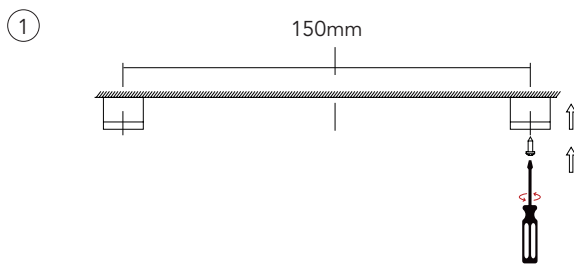

TECHNICAL DATA

WATT/METER	2x8W/m	VOLTAGE	24VDC
LED/METER	224	IP	68
LUMEN/METER @2700K	---	CUT	62.5mm
CCT	2700K - 6500K	AMBIENT TEMP.	-25c ~ +65°c
CRI	>80		

DRAWINGS

STANDARD: 2 SIDE CABLE EXIT - 400mm CABLE ON BOTH SIDES

PROFILE MATERIAL: ANODIZED ALUMINUM
 STANDARD LENGHT: CUSTOM LENGHT ON REQUEST

TECHNICAL DATA

CODES

SNAKE TOP MOUNTING PROFILE (1000mm)

85 SNAKETOP 1000AAN

MOUNTING SYSTEM: FLEXIBLE PROFILE FOR BENDING PARTS

CODES

SNAKE TOP BENDING MOUNTING PROFILE (970mm) **85 SNAKETOP CUR970SS**

MOUNTING BRACKET

3 STAINLESS STEEL BRACKETS FOR EACH METER OF SNAKE ARE INCLUDED IN THE SHIPMENT, EXTRA BRACKET SET ON REQUEST

CODES