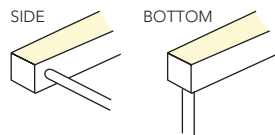

CUSTOM: (IT IS POSSIBLE TO REQUEST)

- A SINGLE CABLE EXIT *
- DIFFERENT TYPES OF CABLE EXIT

*WE SUGGEST TO USE 2 CABLE EXITS FOR LENGTHS GREATER THAN 2000mm

NOTE: THE CUSTOM LENGTHS YOU PROVIDE HAVE TO BE CHECKED AND CONFIRMED BY US IN ORDER TO PROVIDE THE PRODUCT WITHOUT ANY SHADOW AREAS ON THE ENDS