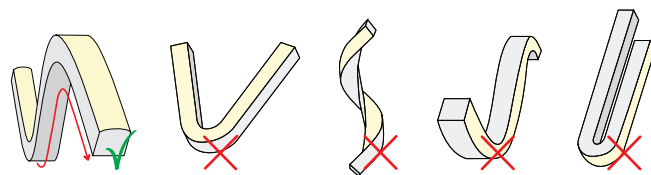

TECHNICAL DATA

WATT/METER	2x8W/m	VOLTAGE	24VDC
LED/METER	224	IP	68
LUMEN/METER @2700K	---	CUT	62.5mm
CCT	2700K - 6500K	AMBIENT TEMP.	-25c ~ +65°c
CRI	>80		

DRAWINGS

STANDARD: 2 SIDE CABLE EXIT - 400mm CABLE ON BOTH SIDES

CUSTOM: (IT IS POSSIBLE TO REQUEST)

- A SINGLE CABLE EXIT *
- DIFFERENT TYPES OF CABLE EXIT

*WE SUGGEST TO USE 2 CABLE EXITS FOR LENGTHS GREATER THAN 2000mm

NOTE: THE CUSTOM LENGTHS YOU PROVIDE HAVE TO BE CHECKED AND CONFIRMED BY US IN ORDER TO PROVIDE THE PRODUCT WITHOUT ANY SHADOW AREAS ON THE ENDS

HOW TO BEND

- ✓ CORRECT
- ✗ DO NOT BEND THIS WAY

MAX BENDING RADIUS

CODES

SNAKE TOP DYN WHITE

83 SNAKETOP CUSDYN

INDICATE THE DESIRED LENGTH (mm) IN THE REQUEST

DIMMABLE LIGHT