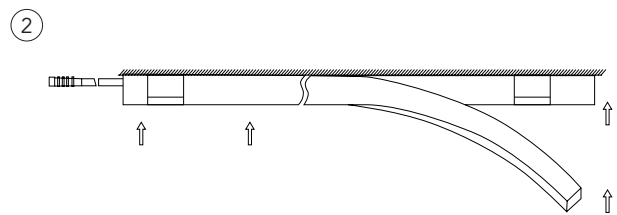

MOUNTING BRACKET