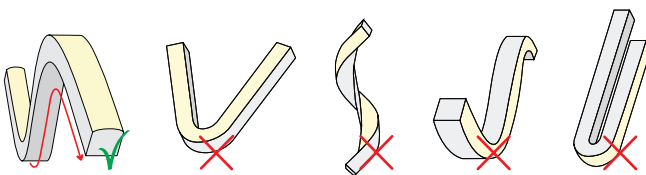

# SNAKE TOP MINI WHITE

IP68 FLEXIBLE STRIP LED LIGHT LINE FULLY ENCAPSULATED IN POLYURETHANE COMPOUND. RESISTANT TO WATER, UV RADIATION, ABRASION AND CHEMICALS. VERY BRIGHT AND HOMOGENEOUS ILLUMINATION OVER THE ENTIRE LIGHT EMITTING SURFACE ALSO IN CURVE FORM. CLEAR CURVED OR LINEAR LINES AND LIGHT-EMITTING SURFACE ENABLES A FLUSH INSTALLATION IN CEILINGS, WALLS AND FURNITURE. THE SNAKE ARE PROVIDED WITH 40 CM OF CABLE WITHOUT CONNECTORS FROM BOTH SIDES; THE CABLE FEED ENABLES A SHADOW FREE ALIGNMENT.

## HOW TO BEND

- ✓ CORRECT
- ✗ DO NOT BEND THIS WAY