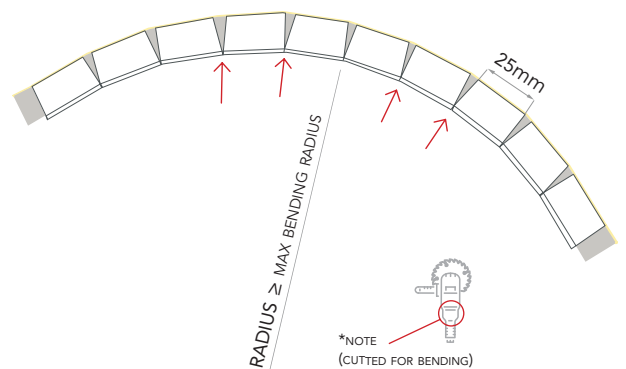

## ALUMINUM MOUNTING PROFILE

PROFILE MATERIAL: ALUMINUM  
STANDARD LENGTH: 1 mt.

## CODES

SNAKE TOP MINI MOUNTING PROFILE (1000mm) **85 SNAKETOPMV2 1000AAN**

## MOUNTING SYSTEM

RADIUS	CUT	CUTTING BLADE SIZES
600mm	25mm	1.5mm
500mm	25mm	2.5mm
400mm	25mm	3.5mm
350mm	25mm	4.5mm