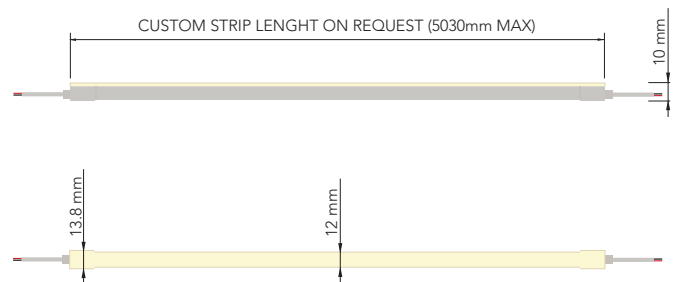

DRAWINGS

STANDARD: 2 FRONT CABLE EXIT - 400mm CABLE ON BOTH SIDES

NOTE: THE CUSTOM LENGTHS YOU PROVIDE HAVE TO BE CHECKED AND CONFIRMED BY US IN ORDER TO PROVIDE THE PRODUCT WITHOUT ANY SHADOW AREAS ON THE ENDS