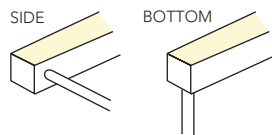

CUSTOM: (IT IS POSSIBLE TO REQUEST)

- A SINGLE CABLE EXIT *
- DIFFERENT TYPES OF CABLE EXIT

*WE SUGGEST TO USE 2 CABLE EXITS FOR LENGTHS GREATER THAN 2000mm