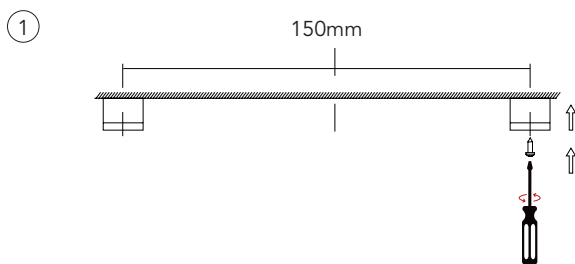

MOUNTING BRACKET