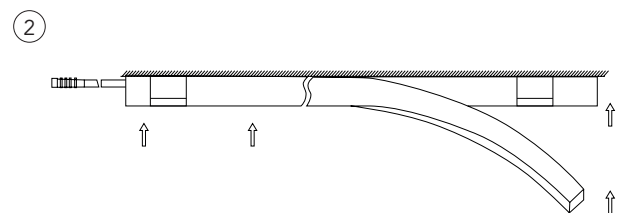

MOUNTING BRACKET