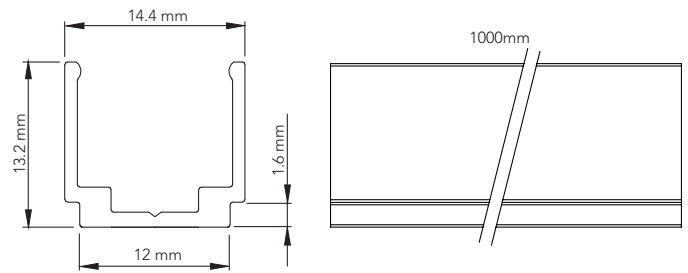

ALUMINUM MOUNTING PROFILE

PROFILE MATERIAL: ALUMINUM
STANDARD LENGTH: 1 mt.

TECHNICAL DATA