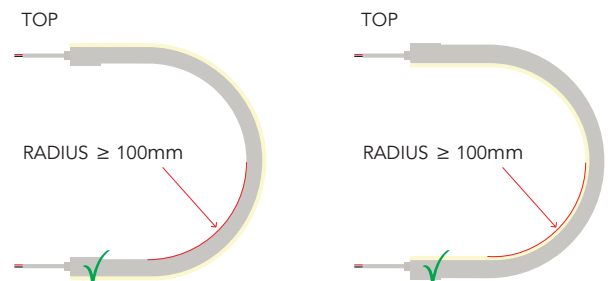

MAX BENDING RADIUS

DIMMABLE LIGHT

HIGH LIGHT OUTPUT

RESISTANT TO SOLVENTS

UV PROTECTED

TEST REPORT

FC CERTIFIED

ETL CERTIFIED

CE CERTIFIED

83 SNAKETOPMV2CUS + CCT ¹

¹CCT CODES : 2700 (2700K) / 3000 (3000K) / 4000 (4000K)