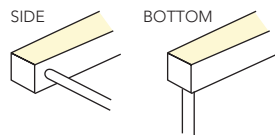

for Interiors

SNAKE TOP RGB

IP68 FLEXIBLE STRIP LED LIGHT LINE FULLY ENCAPSULATED IN POLYURETHANE COMPOUND. RESISTANT TO WATER, UV RADIATION, ABRASION AND CHEMICALS. VERY BRIGHT AND HOMOGENEOUS ILLUMINATION OVER THE ENTIRE LIGHT EMITTING SURFACE ALSO IN CURVE FORM. CLEAR CURVED OR LINEAR LINES AND LIGHT-EMITTING SURFACE ENABLES A FLUSH INSTALLATION IN CEILINGS, WALLS AND FURNITURE. THE SNAKE ARE PROVIDED WITH 40 CM OF CABLE WITHOUT CONNECTORS FROM BOTH SIDES; THE CABLE FEED ENABLES A SHADOW FREE ALIGNMENT.

TECHNICAL DATA

WATT/METER	12	VOLTAGE	24vdc
LED/METER	70	IP	68
R	620 - 625nm	CUT	100mm
G	520 - 525nm	AMBIENT TEMP.	-25°C ~ +65°C
B	460 - 465nm		

CUSTOM: (IT IS POSSIBLE TO REQUEST)

- A SINGLE CABLE EXIT *
- DIFFERENT TYPES OF CABLE EXIT

*WE SUGGEST TO USE 2 CABLE EXITS FOR LENGTHS GREATER THAN 2000mm

DRAWINGS

STANDARD: 2 SIDE CABLE EXIT - 400mm CABLE ON BOTH SIDES

NOTE: THE CUSTOM LENGTHS YOU PROVIDE HAVE TO BE CHECKED AND CONFIRMED BY US IN ORDER TO PROVIDE THE PRODUCT WITHOUT ANY SHADOW AREAS ON THE ENDS