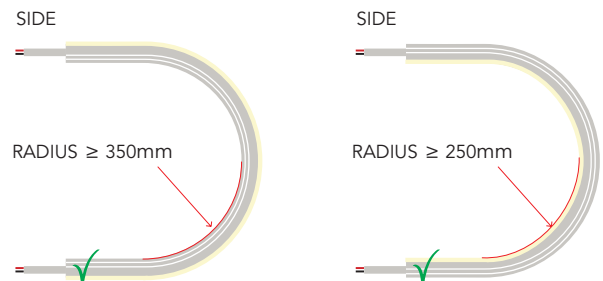

TECHNICAL DATA

WATT/METER	12	VOLTAGE	24vdc
LED/METER	70	IP	68
R	620 - 625nm	CUT	100mm
G	520 - 525nm	AMBIENT TEMP.	-25°C ~ +65°C
B	460 - 465nm		

CUSTOM: (IT IS POSSIBLE TO REQUEST)

- A SINGLE CABLE EXIT *
- DIFFERENT TYPES OF CABLE EXIT

*WE SUGGEST TO USE 2 CABLE EXITS FOR LENGTHS GREATER THAN 2000mm

DRAWINGS

STANDARD: 2 SIDE CABLE EXIT - 400mm CABLE ON BOTH SIDES

NOTE: THE CUSTOM LENGTHS YOU PROVIDE HAVE TO BE CHECKED AND CONFIRMED BY US IN ORDER TO PROVIDE THE PRODUCT WITHOUT ANY SHADOW AREAS ON THE ENDS

HOW TO BEND

- ✓ CORRECT
- ✗ DO NOT BEND THIS WAY

MAX BENDING RADIUS

CODES

SNAKE TOP RGB

83 SNAKETOPCUS RGB

INDICATE THE DESIRED LENGTH (mm) IN THE REQUEST

DIMMABLE LIGHT