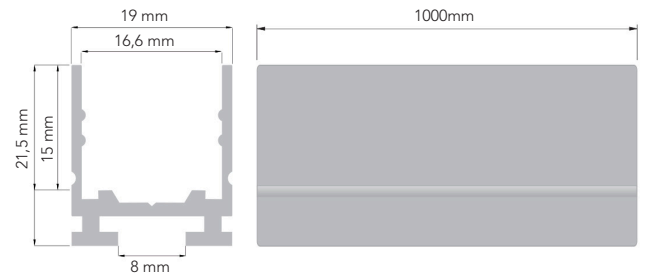

TECHNICAL DATA

WATT/METER	12	VOLTAGE	24vdc
LED/METER	70	IP	68
R	620 - 625nm	CUT	100mm
G	520 - 525nm	AMBIENT TEMP.	-25°C ~ +65°C
B	460 - 465nm		

CUSTOM: (IT IS POSSIBLE TO REQUEST)

- A SINGLE CABLE EXIT *
- DIFFERENT TYPES OF CABLE EXIT

*WE SUGGEST TO USE 2 CABLE EXITS FOR LENGTHS GREATER THAN 2000mm

DRAWINGS

STANDARD: 2 SIDE CABLE EXIT - 400mm CABLE ON BOTH SIDES

NOTE: THE CUSTOM LENGTHS YOU PROVIDE HAVE TO BE CHECKED AND CONFIRMED BY US IN ORDER TO PROVIDE THE PRODUCT WITHOUT ANY SHADOW AREAS ON THE ENDS

HIGH LIGHT OUTPUT

RESISTANT TO SOLVENTS

UV PROTECTED

TEST REPORT

FC CERTIFIED

ETL CERTIFIED

CE CERTIFIED

ALUMINUM MOUNTING PROFILE

PROFILE MATERIAL: ANODIZED ALUMINUM
 STANDARD LENGHT: CUSTOM LENGHT ON REQUEST

TECHNICAL DATA

CODES

SNAKE TOP MOUNTING PROFILE (1000mm)

85 SNAKETOP 1000AAN

MOUNTING SYSTEM: FLEXIBLE PROFILE FOR BENDING PARTS