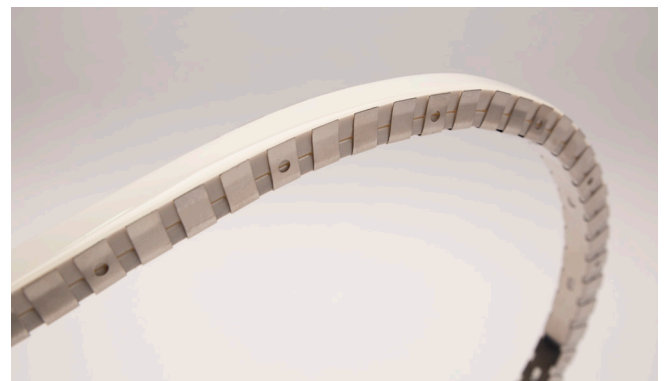

for Interiors

SNAKE TOP RGB

IP68 FLEXIBLE STRIP LED LIGHT LINE FULLY ENCAPSULATED IN POLYURETHANE COMPOUND. RESISTANT TO WATER, UV RADIATION, ABRASION AND CHEMICALS. VERY BRIGHT AND HOMOGENEOUS ILLUMINATION OVER THE ENTIRE LIGHT EMITTING SURFACE ALSO IN CURVE FORM. CLEAR CURVED OR LINEAR LINES AND LIGHT-EMITTING SURFACE ENABLES A FLUSH INSTALLATION IN CEILINGS, WALLS AND FURNITURE. THE SNAKE ARE PROVIDED WITH 40 CM OF CABLE WITHOUT CONNECTORS FROM BOTH SIDES; THE CABLE FEED ENABLES A SHADOW FREE ALIGNMENT.

PROFILE MATERIAL: ANODIZED ALUMINUM
 STANDARD LENGHT: CUSTOM LENGHT ON REQUEST

TECHNICAL DATA

CODES

SNAKE TOP MOUNTING PROFILE (1000mm)

85 SNAKETOP 1000AAN

MOUNTING SYSTEM: FLEXIBLE PROFILE FOR BENDING PARTS

CODES

SNAKE TOP BENDING MOUNTING PROFILE (970mm) **85 SNAKETOP CUR970SS**

MOUNTING BRACKET

3 STAINLESS STEEL BRACKETS FOR EACH METER OF SNAKE ARE INCLUDED IN THE SHIPMENT, EXTRA BRACKET SET ON REQUEST

CODES