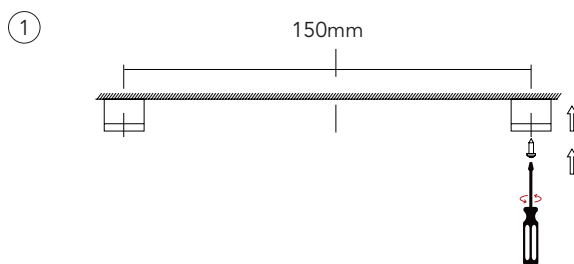

MOUNTING BRACKET