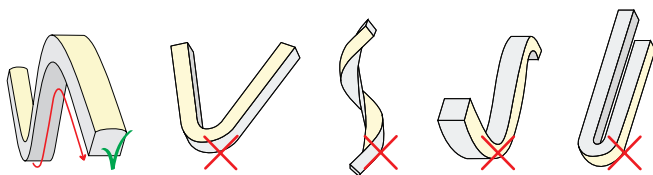

TECHNICAL DATA

WATT/METER	12	VOLTAGE	24vdc
LED/METER	70	IP	68
R	620 - 625nm	CUT	100mm
G	520 - 525nm	AMBIENT TEMP.	-25°C ~ +65°C
B	460 - 465nm		

CUSTOM: (IT IS POSSIBLE TO REQUEST)

- A SINGLE CABLE EXIT *
- DIFFERENT TYPES OF CABLE EXIT

*WE SUGGEST TO USE 2 CABLE EXITS FOR LENGTHS GREATER THAN 2000mm

DRAWINGS

STANDARD: 2 SIDE CABLE EXIT - 400mm CABLE ON BOTH SIDES

NOTE: THE CUSTOM LENGTHS YOU PROVIDE HAVE TO BE CHECKED AND CONFIRMED BY US IN ORDER TO PROVIDE THE PRODUCT WITHOUT ANY SHADOW AREAS ON THE ENDS

HOW TO BEND

- ✓ CORRECT
- ✗ DO NOT BEND THIS WAY

MAX BENDING RADIUS

CODES

SNAKE TOP RGB

83 SNAKETOPCUS RGB

INDICATE THE DESIRED LENGTH (mm) IN THE REQUEST

DIMMABLE LIGHT