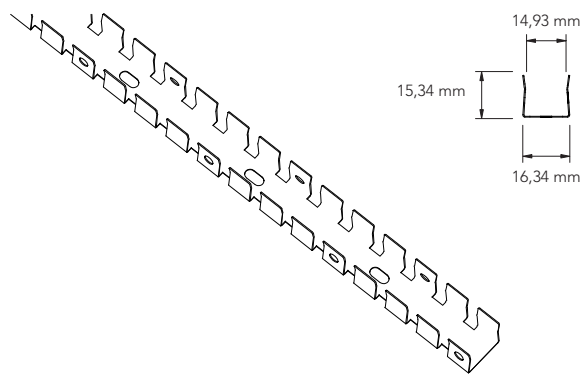

*WE SUGGEST TO USE 2 CABLE EXITS FOR LENGTHS GREATER THAN 2000mm

DRAWINGS

STANDARD: 2 SIDE CABLE EXIT - 400mm CABLE ON BOTH SIDES

NOTE: THE CUSTOM LENGTHS YOU PROVIDE HAVE TO BE CHECKED AND CONFIRMED BY US IN ORDER TO PROVIDE THE PRODUCT WITHOUT ANY SHADOW AREAS ON THE ENDS

PROFILE MATERIAL: ANODIZED ALUMINUM
 STANDARD LENGHT: CUSTOM LENGHT ON REQUEST

TECHNICAL DATA

CODES

SNAKE TOP MOUNTING PROFILE (1000mm)

85 SNAKETOP 1000AAN

MOUNTING SYSTEM: FLEXIBLE PROFILE FOR BENDING PARTS

CODES

SNAKE TOP BENDING MOUNTING PROFILE (970mm) **85 SNAKETOP CUR970SS**

MOUNTING BRACKET

3 STAINLESS STEEL BRACKETS FOR EACH METER OF SNAKE ARE INCLUDED IN THE SHIPMENT, EXTRA BRACKET SET ON REQUEST

CODES