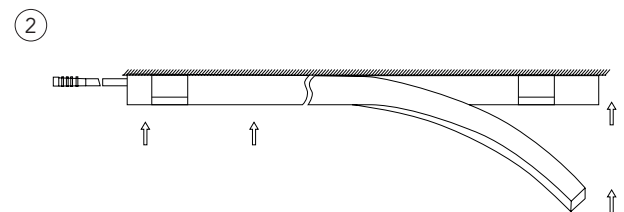

MOUNTING BRACKET