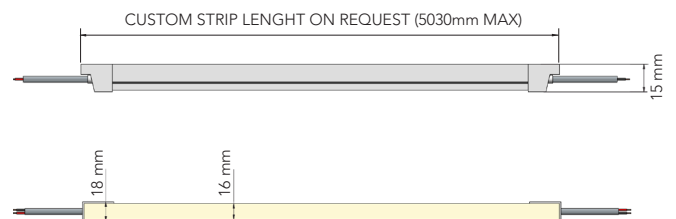

for Interiors

SNAKE TOP RGB

IP68 FLEXIBLE STRIP LED LIGHT LINE FULLY ENCAPSULATED IN POLYURETHANE COMPOUND. RESISTANT TO WATER, UV RADIATION, ABRASION AND CHEMICALS. VERY BRIGHT AND HOMOGENEOUS ILLUMINATION OVER THE ENTIRE LIGHT EMITTING SURFACE ALSO IN CURVE FORM. CLEAR CURVED OR LINEAR LINES AND LIGHT-EMITTING SURFACE ENABLES A FLUSH INSTALLATION IN CEILINGS, WALLS AND FURNITURE. THE SNAKE ARE PROVIDED WITH 40 CM OF CABLE WITHOUT CONNECTORS FROM BOTH SIDES; THE CABLE FEED ENABLES A SHADOW FREE ALIGNMENT.

TECHNICAL DATA

WATT/METER	12	VOLTAGE	24vdc
LED/METER	70	IP	68
R	620 - 625nm	CUT	100mm
G	520 - 525nm	AMBIENT TEMP.	-25°C ~ +65°C
B	460 - 465nm		

CUSTOM: (IT IS POSSIBLE TO REQUEST)

- A SINGLE CABLE EXIT *
- DIFFERENT TYPES OF CABLE EXIT

*WE SUGGEST TO USE 2 CABLE EXITS FOR LENGTHS GREATER THAN 2000mm

DRAWINGS

STANDARD: 2 SIDE CABLE EXIT - 400mm CABLE ON BOTH SIDES

NOTE: THE CUSTOM LENGTHS YOU PROVIDE HAVE TO BE CHECKED AND CONFIRMED BY US IN ORDER TO PROVIDE THE PRODUCT WITHOUT ANY SHADOW AREAS ON THE ENDS