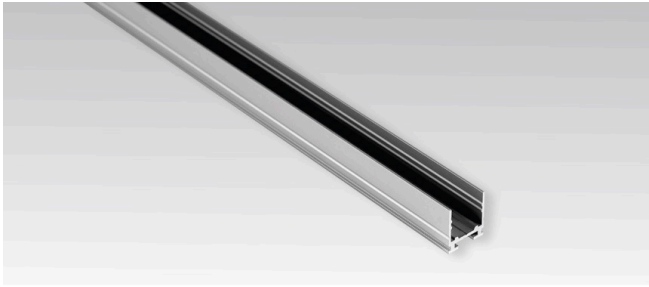

for Interiors

SNAKE TOP RGB

IP68 FLEXIBLE STRIP LED LIGHT LINE FULLY ENCAPSULATED IN POLYURETHANE COMPOUND. RESISTANT TO WATER, UV RADIATION, ABRASION AND CHEMICALS. VERY BRIGHT AND HOMOGENEOUS ILLUMINATION OVER THE ENTIRE LIGHT EMITTING SURFACE ALSO IN CURVE FORM. CLEAR CURVED OR LINEAR LINES AND LIGHT-EMITTING SURFACE ENABLES A FLUSH INSTALLATION IN CEILINGS, WALLS AND FURNITURE. THE SNAKE ARE PROVIDED WITH 40 CM OF CABLE WITHOUT CONNECTORS FROM BOTH SIDES; THE CABLE FEED ENABLES A SHADOW FREE ALIGNMENT.

HIGH LIGHT OUTPUT

RESISTANT TO SOLVENTS

UV PROTECTED

TEST REPORT

FC CERTIFIED

ETL CERTIFIED

CE CERTIFIED

ALUMINUM MOUNTING PROFILE

PROFILE MATERIAL: ANODIZED ALUMINUM
 STANDARD LENGHT: CUSTOM LENGHT ON REQUEST

TECHNICAL DATA

CODES

SNAKE TOP MOUNTING PROFILE (1000mm)

85 SNAKETOP 1000AAN

MOUNTING SYSTEM: FLEXIBLE PROFILE FOR BENDING PARTS