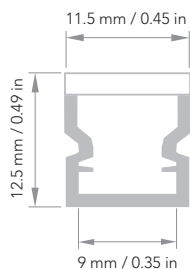

## TECHNICAL DATA

PROFILE MATERIAL: MATTE WHITE PMMA + OPAL PMMA

VARIOUS POSSIBLE INSTALLATIONS

STANDARD LENGTH: 1m, 2m

CUSTOM CUTS AND LENGTHS AVAILABLE ON REQUEST \*

\* AVAILABLE BY PRIOR ARRANGEMENT WITH THE SALES DEPARTMENT

## CODES

PROFILE LENGTH 1m (STANDARD)

**85UNICA 1000AAN**

PROFILE LENGTH 2m (STANDARD)

**85UNICA 2000AAN**

## DRAWINGS