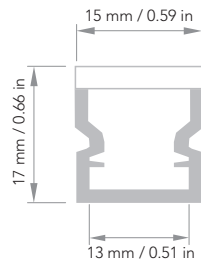

## TECHNICAL DATA

PROFILE MATERIAL: MATTE WHITE PMMA + OPAL PMMA

SINGLE EXTRUSION PROFILE

VARIOUS POSSIBLE INSTALLATIONS

STANDARD LENGHT: 1m, 2m

CUSTOM CUTS AND LENGHTS AVAILABLE ON REQUEST \*

\* AVAILABLE BY PRIOR ARRANGEMENT WITH THE SALES DEPARTMENT

## CODES

PROFILE LENGHT 1m (STANDARD)

**85 UNICA 1000XL**

PROFILE LENGHT 2m (STANDARD)

**85 UNICA 2000XL**

## DRAWINGS