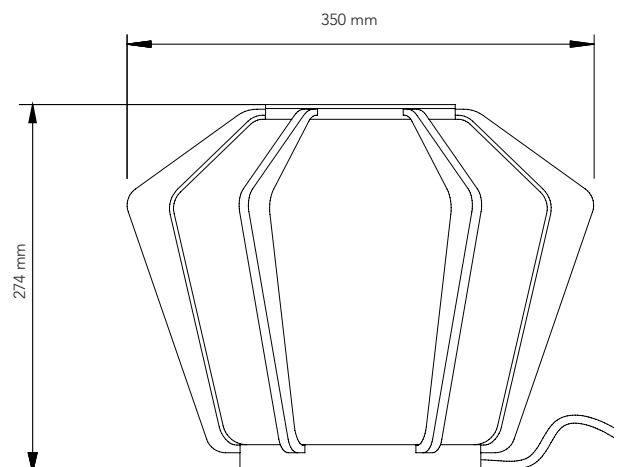

MATERIALS

STAINLESS STEEL BODY
ALABASTER DIFFUSER

APPLICATIONS

DECORATIVE LIGHTING
TABLE LIGHT

TECHNICAL DATA

CCT: 2700K / 3000K
CRI: ≥ 80
WATT: 7W
POWER SUPPLY: 220-240 VAC

DRAWINGS

PRODUCT CODE ON REQUEST