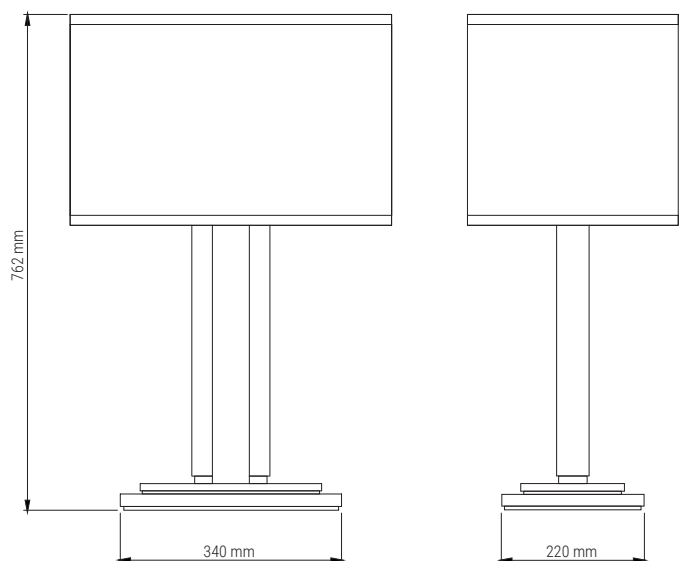

MATERIALS

- STAINLESS STEEL BODY
- LEATHER INLAYS
- TEXTILE LAMPSHADE
- UPPER DIAPHRAGM IN MONOSATIN FINISH

APPLICATIONS

- DECORATIVE LIGHTING
- TABLE LIGHT

TECHNICAL DATA

- CCT: 2700K / 3000K
- CRI: ≥ 80
- WATT: 9W
- POWER SUPPLY: 220-240 VAC

DRAWINGS

PRODUCT CODE ON REQUEST